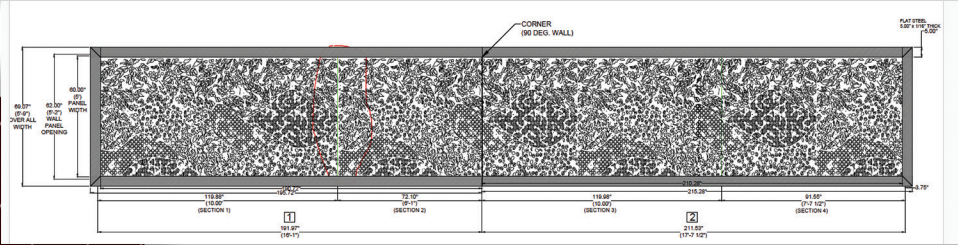

Front Cover, Starbucks – Staten Island, NY