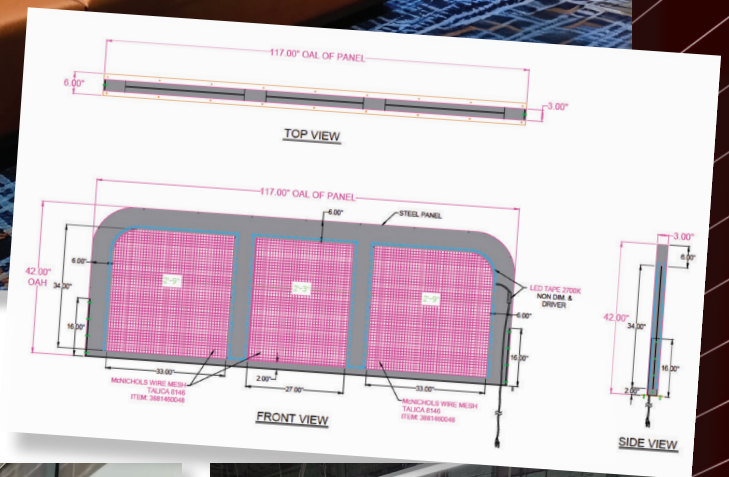

Contact Info:

Phone: 908-925-7500

Website: [www.cuttingedgeindustries.com](http://www.cuttingedgeindustries.com)

Email: [sfiller@cuttingedgendustries.com](mailto:sfiller@cuttingedgendustries.com)

American Cruise Lines, Salisbury, MD.