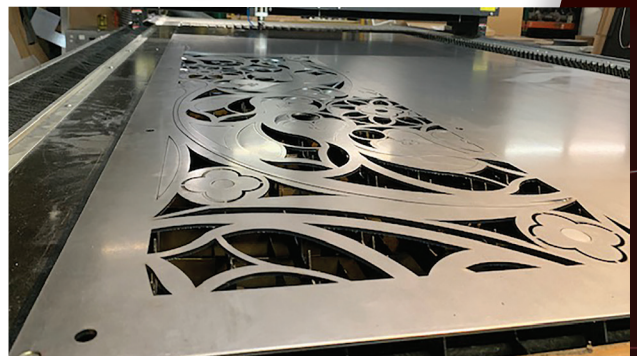

Westgate Hotel,
New York, NY