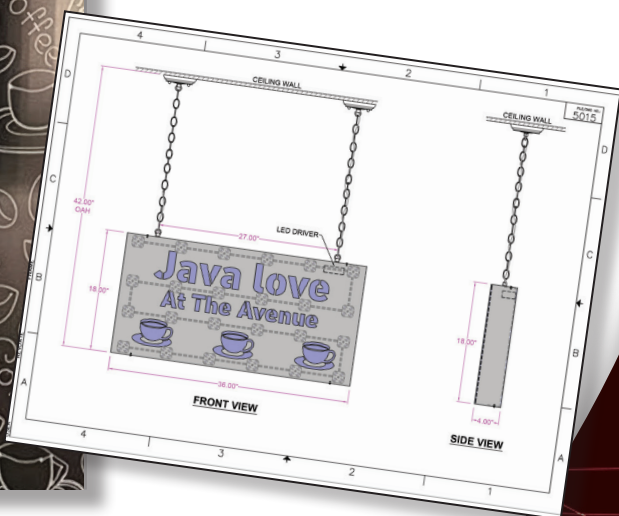

The Avenue at Westshore, Lyndhurst, OH

The Lucy, Philadelphia, PA

1233 W. St. Georges Avenue Linden, NJ 07036  
(908)925-7500 • [www.cuttingedgeindustries.com](http://www.cuttingedgeindustries.com)

PROUDLY MADE IN AMERICA