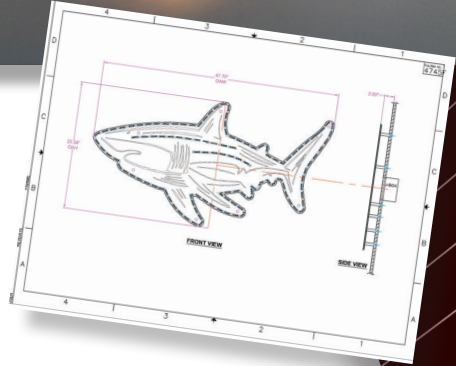

Sharky's on the Pier, Venice, FL