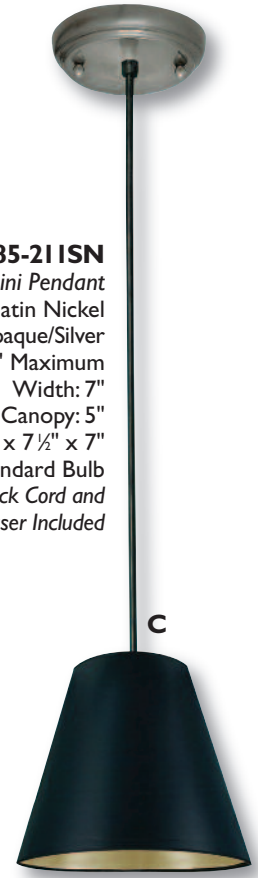

White Butcher Linen

**C. PD-6790-10B-85-21 ISN**

*Mini Pendant*

Finish: Satin Nickel

Fabric: Black Opaque/Silver

Length: 57" Maximum

Width: 7"

Canopy: 5"