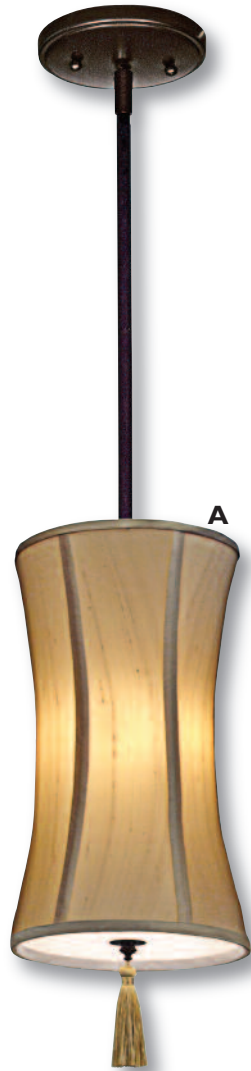

A. PD-6792-774-21-3900B
Pendant
Finish: Oil Rubbed Bronze
Fabric: Tan Silk Shantung
Length: 50" Maximum
Width: 8"
Canopy: 5"
Shade: 8" x 8" x 12"
1 - 100 Watt Max Standard Bulbs
Acrylic Diffuser Included