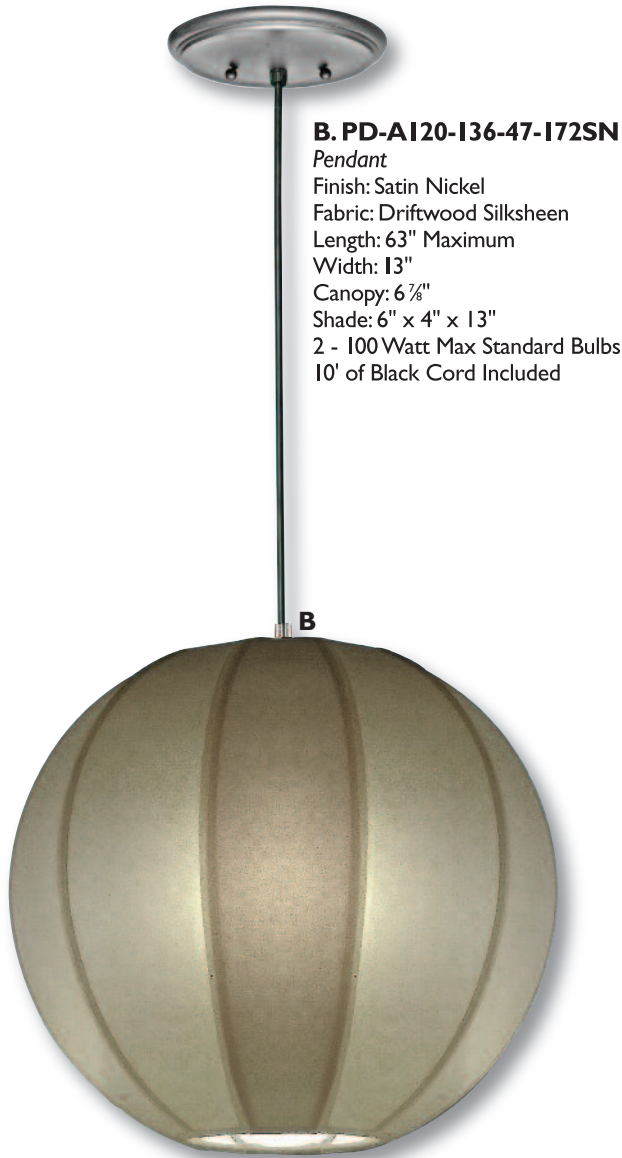

Satin Nickel

**Shade Options**

Off White  
Butcher Linen

Oil Rubbed  
Bronze

**B. PD-A120-136-47-172SN**

*Pendant*  
 Finish: Satin Nickel  
 Fabric: Driftwood Silksheen  
 Length: 63" Maximum  
 Width: 13"  
 Canopy: 6 7/8"  
 Shade: 6" x 4" x 13"  
 2 - 100 Watt Max Standard Bulbs  
 10' of Black Cord Included