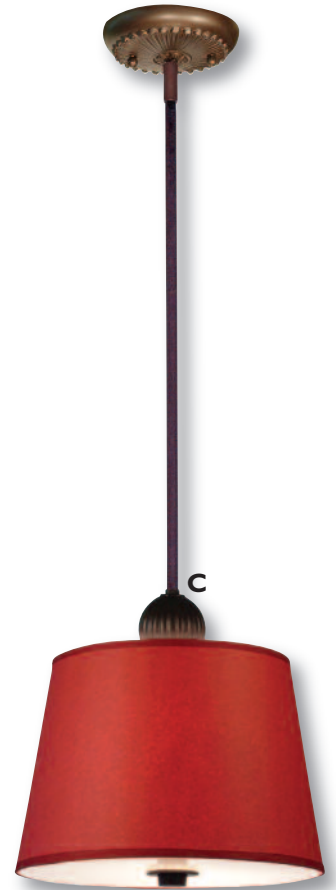

A. PD-C134-170-72-2320B
Pendant
Finish: Oil Rubbed Bronze
Fabric: Brick Earthtone
Length: 48" Maximum
Width: 20"
Canopy: 5"
Shade: 16" x 20" x 11"
3 - 100 Watt Max Standard Bulbs
Acrylic Diffuser Included

C. PD-C134-170-72-2310B
Mini Pendant
Finish: Oil Rubbed Bronze
Fabric: Brick Earthtone
Length: 43" Maximum
Width: 9"
Canopy: 5"
Shade: 7" x 9" x 7"
1 - 100 Watt Max Standard Bulb
Acrylic Diffuser Included

B. PD-C134-170-72-2300B
Pendant
Finish: Oil Rubbed Bronze
Fabric: Brick Earthtone
Length: 44" Maximum
Width: 13"
Canopy: 5"
Shade: 11" x 13" x 8"
2 - 60 Watt Max Standard Bulbs
Acrylic Diffuser Included

Finishes

Shade Options