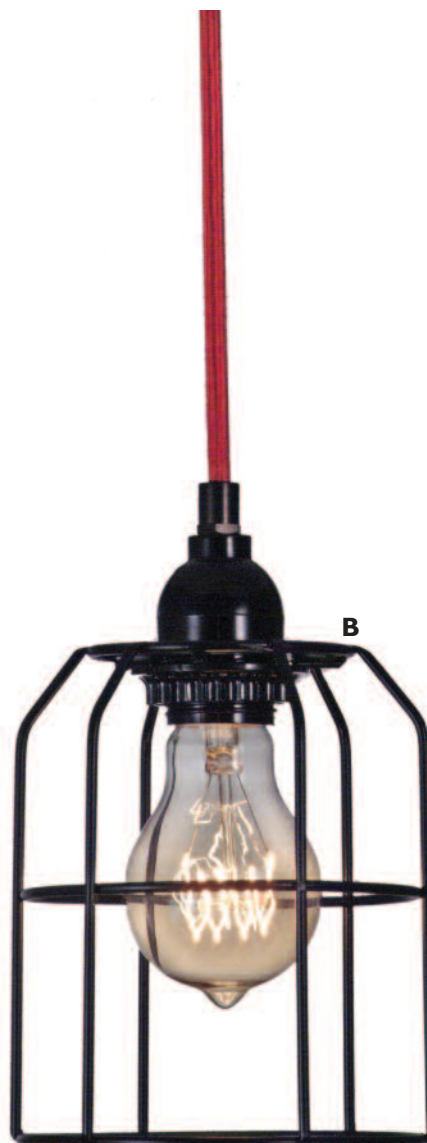

B. PD-6792-WIR-403BK
Cage Pendant
Finish: Black
Length: 128" Maximum
Width: 6"
Canopy: 5"
Cage: 3.25" x 5" x 6"
1 - 100 Watt Max Standard Bulbs
10' Cord Included

Finishes

Black