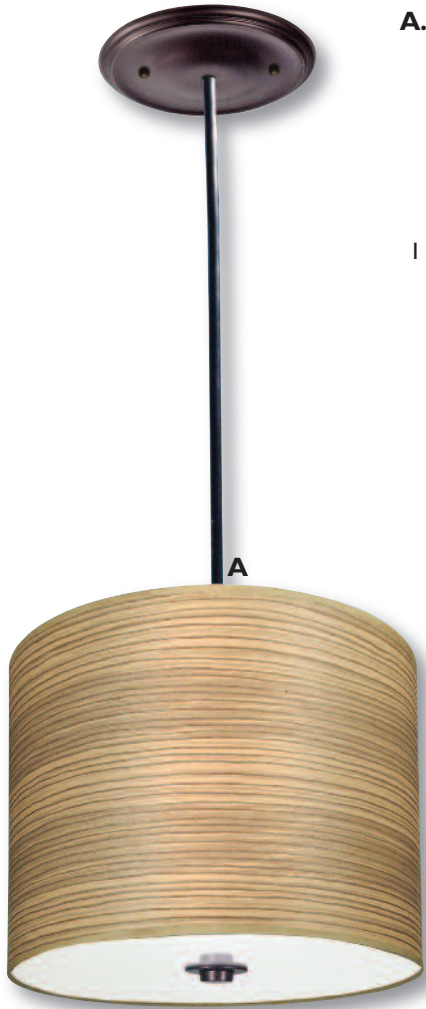

A. PD-A120-107-41-350OB

Pendant

Finish: Oil Rubbed Bronze

Fabric: Zebra Wood

Length: 130" Maximum

Width: 10"

Canopy: 6 7/8"

Shade: 10" x 10" x 8"

1 - 100 Watt Max Standard Bulb

10' of Black Cord included

A