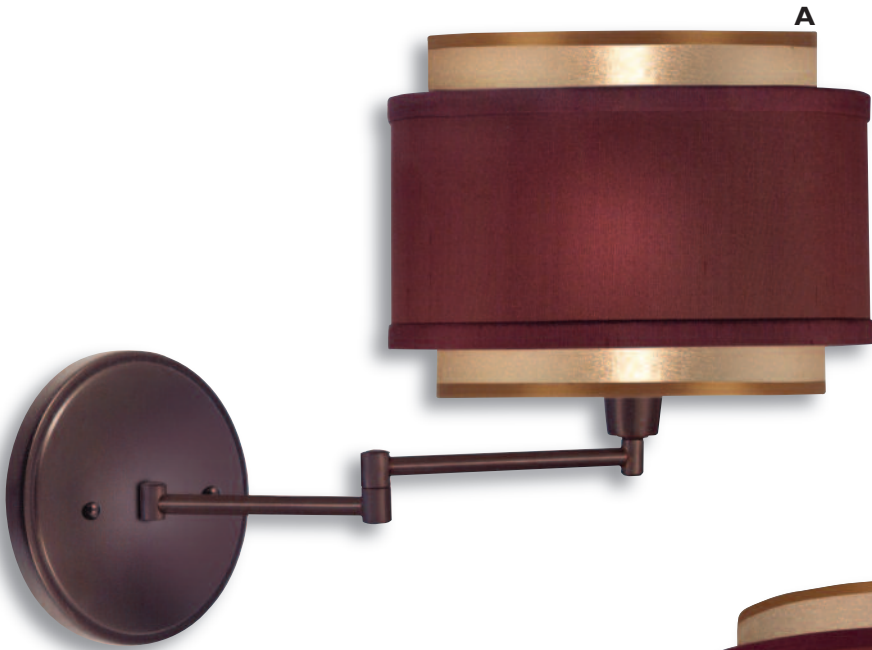

A.WF-6792-151-56-2290B

Swing Arm Sconce
Finish: Oil Rubbed Bronze
Fabric: Gold Organza/Chocolate Silk Shantung
Length: 12"
Width: 10"
Depth: 21" Fully Extended
Backplate: 5"
Shade: 8" x 8" x 7"
1 - 100 Watt Max Standard Bulb