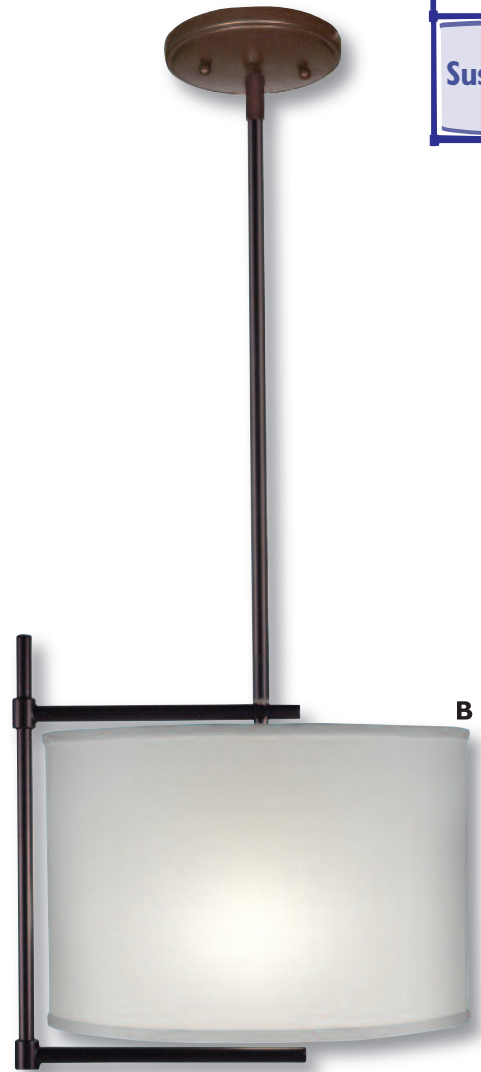

A. PD-6792-115-05-321OB

Pendant

Finish: Oil Rubbed Bronze
Fabric: Off White Butcher Linen
Length: 46" Maximum
Width: 18"
Canopy: 5"
Shade: 16" x 16" x 11"
3 - 100 Watt Max Standard Bulbs
Acrylic Diffuser Included

A

B

B. PD-6792-115-05-320OB

Pendant

Finish: Oil Rubbed Bronze
Fabric: Off White Butcher Linen
Length: 43" Maximum
Width: 10"
Canopy: 5"
Shade: 12" x 12" x 8"
3 - 100 Watt Max Standard Bulbs
Acrylic Diffuser Included

Finishes

Shade Options