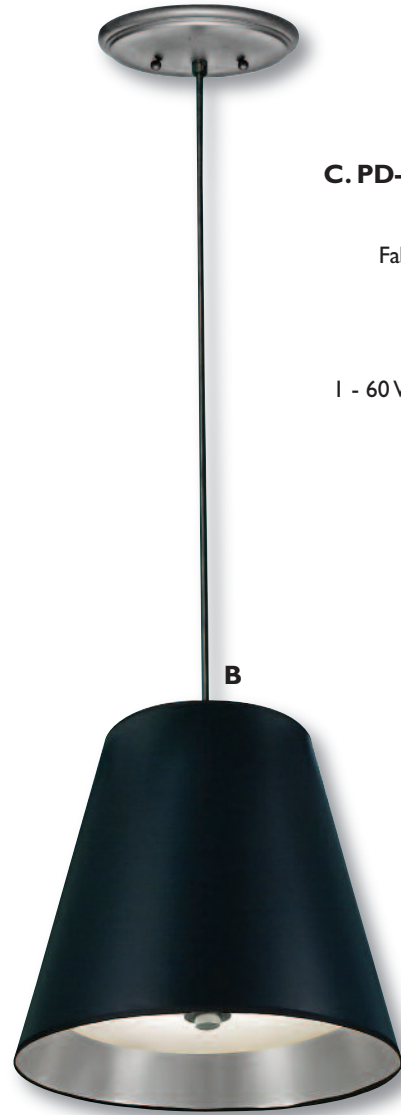

C. PD-6790-10B-85-21 ISN

Mini Pendant

Finish: Satin Nickel

Fabric: Black Opaque/Silver

Length: 57" Maximum

Width: 7"

Canopy: 5"

Shade: 3 1/2" x 7 1/2" x 7"

1 - 60 Watt Max Standard Bulb

10' of Black Cord and

Acrylic Diffuser Included

A. PD-A120-10B-85-212SN

Pendant

Finish: Satin Nickel

Fabric: Black Opaque/Silver

Length: 62" Maximum

Width: 12 1/2"

Canopy: 6 7/8"

Shade: 7 1/2" x 12 1/2" x 12"

1 - 100 Watt Max Standard Bulb

10' of Black Cord and

Acrylic Diffuser Included

B. PD-A120-10B-84-210SN

Pendant

Finish: Satin Nickel

Fabric: Black Opaque/Silver

Length: 59" Maximum

Width: 9 1/2"

Canopy: 6 7/8"

Shade: 5 1/2" x 9 1/2" x 9"

1 - 100 Watt Max Standard Bulb

10' of Black Cord and

Acrylic Diffuser Included

Finishes

Shade Options