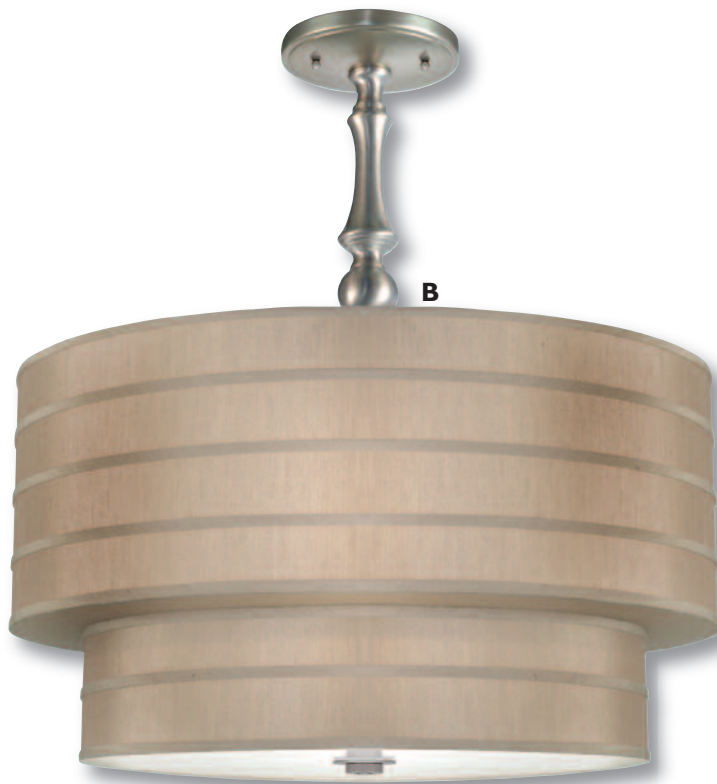

B. PF-6792-136-46-4TR-254SN

Pendant Fixture

Finish: Satin Nickel

Fabric: Croissant Silksheen

Length: 21" Maximum

Width: 23"

Canopy: 5"

Shade: 23" x 18" x 12"

3 - 100 Watt Max Standard Bulbs

Acrylic Diffuser Included

Finishes

Shade Options

Antique Gold Odyssey	Beige Waxed Parchment	Black Butcher Linen	Black Opaque/ Gold Foil	Black Opaque/ Silver Foil	Brick Earthtone	Buff Odyssey
Celadon Shadow	Celery Silksheen	Chocolate Silk Shantung	Croissant Silksheen	Driftwood Silksheen	Federal Blue Butcher Linen	Flax Adamo
Geneva Linen	Natural Bombay	Off White Butcher Linen	Oyster Silksheen	Platinum Odyssey	Platinum Silksheen	Red Butcher Linen
Sagebrush Natural	Savannah Chocolate	Savannah Copper	Savannah Tan	Tan Silk Shantung	White Burlap	White Butcher Linen