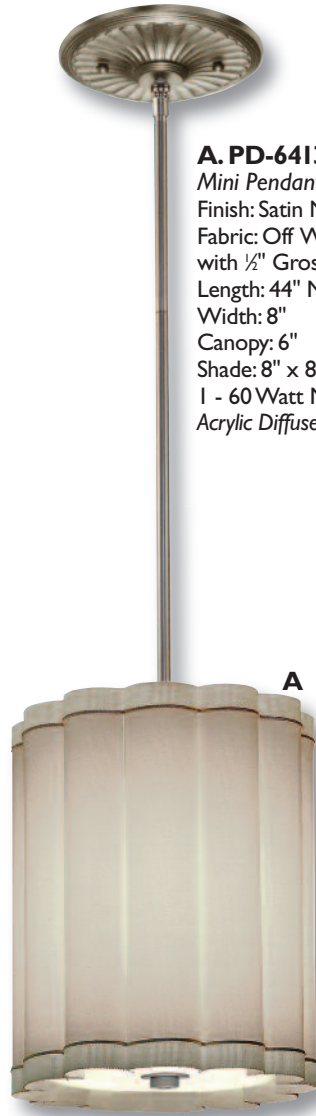

B. PD-6413-115-05-152OB

Pendant

Finish: Oil Rubbed Bronze
Fabric: Off White Butcher Linen
with 1/2" Grosgrain Ribbon
Length: 52" Maximum
Width: 15"
Canopy: 6"
Shade: 15" x 15" x 18"
3 - 100 Watt Max Standard Bulbs
Acrylic Diffuser Included

A. PD-6413-115-05-151SN

Mini Pendant

Finish: Satin Nickel
Fabric: Off White Butcher Linen
with 1/2" Grosgrain Ribbon
Length: 44" Maximum
Width: 8"
Canopy: 6"
Shade: 8" x 8" x 10"
1 - 60 Watt Max Standard Bulb
Acrylic Diffuser Included

C. PD-6413-115-05-150OB

Pendant

Finish: Oil Rubbed Bronze
Fabric: Off White Butcher Linen
with 1/2" Grosgrain Ribbon
Length: 45" Maximum
Width: 22"
Canopy: 6"
Shade: 22" x 22" x 11"
3 - 100 Watt Max Standard Bulbs
Acrylic Diffuser Included

Finishes   Shade Options