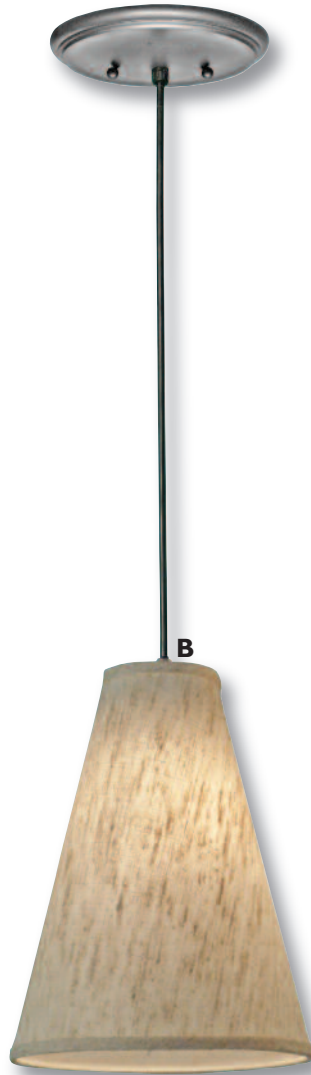

**B**

**C**

**C.WF-A120-126-15-206SN**

*ADA Sconce*

Finish: Satin Nickel

Fabric: Flax Adamo

Length: 12"

Width: 7"