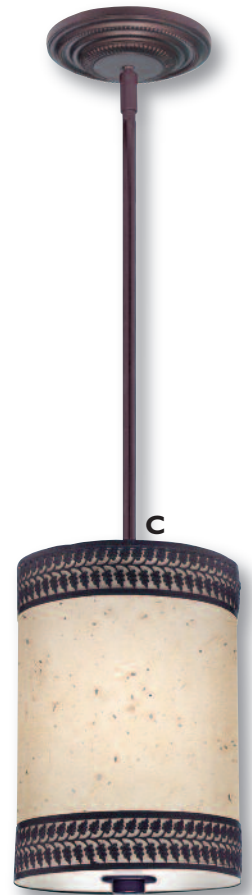

Finish: Oil Rubbed Bronze

Fabric: Sagebrush Natural

Length: 42" Maximum

Width: 6"

Canopy: 5"

Shade: 6" x 6" x 8"

1 - 60 Watt Max Standard Bulb

*Acrylic Diffuser Included*