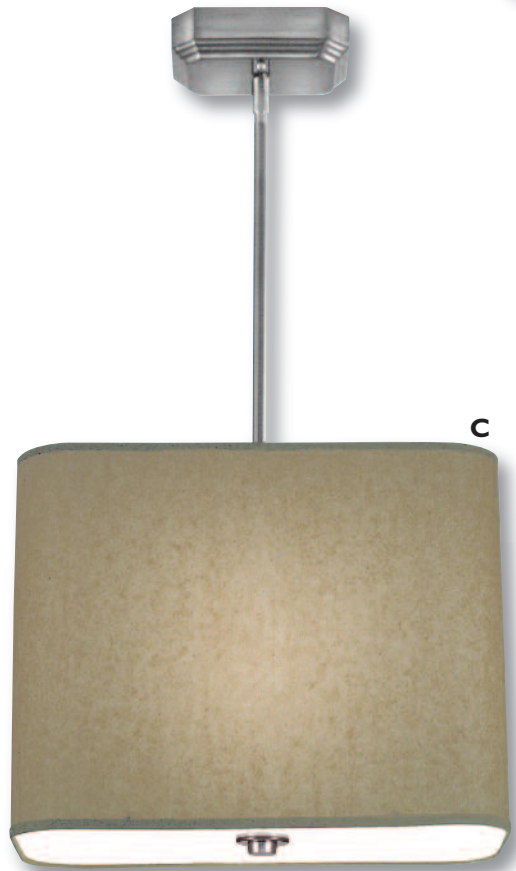

Canopy: 7½"

Shade: 24" x 24" x 5" Top/19" x 19" x 8" Bottom

3 - 100 Watt Max Standard Bulbs

Acrylic Diffuser and 10' of Cord Included

**A**

**B**

**B. PD-6667-115-05-341SN**

*Pendant*

**Finishes**

**Shade Options**

**A**

**C**

**B**

**A. PD-6532-189-23-282SN**

*Pendant*

Finish: Satin Nickel  
 Fabric: Celadon Shadow  
 Length: 44" Maximum  
 Width: 30"  
 Canopy: 17½" x 4½"  
 Shade: (30" x 15") x (30" x 15") x 12"  
 4 - 100 Watt Max Standard Bulbs  
 Acrylic Diffuser Included