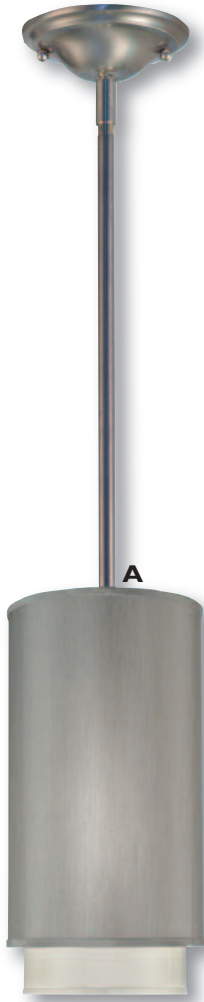

**A. PD-A029-136-50-261SN**

*Mini Pendant*

Finish: Satin Nickel

Fabric: Platinum Silksheen/  
Off White Butcher Linen

Length: 45" Maximum

Width: 6"

Canopy: 4 3/4"

Shade: 6" x 4 1/2" x 12"