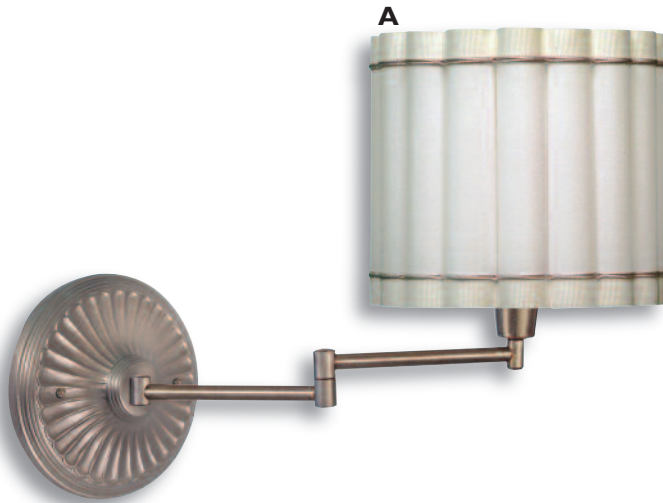

Fluted

A

A. WF-6675-115-05-169SN

Swing Arm Sconce

Finish: Satin Nickel

Fabric: Off White Butcher Linen with
1/2" Grosgrain Ribbon/Silver Soutache

Length: 12"

Width: 9"

Depth: 20" Fully Extended

Backplate: 6"

Shade: 9" x 9" x 7"

1 - 100 Watt Max Standard Bulb