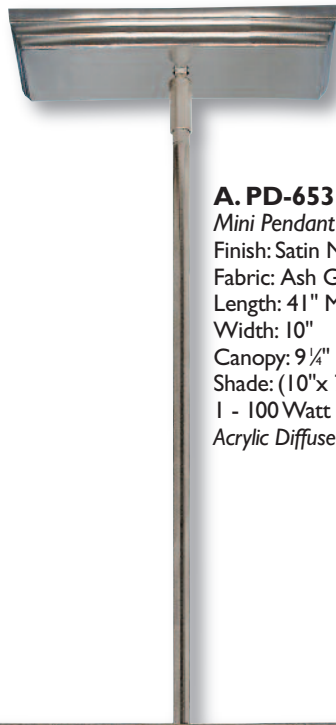

Rectangle

A. PD-6531-143-26-131SN

Mini Pendant

Finish: Satin Nickel

Fabric: Ash Geneva Linen

Length: 41" Maximum

Width: 10"

Canopy: 9 1/4" L x 6" W

Shade: (10" x 7") x (10" x 7") x 8"

1 - 100 Watt Max Standard Bulb

Acrylic Diffuser Included

A