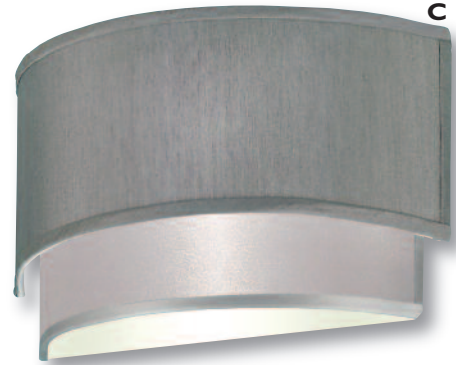

B. WF-A029-136-50-267SN

ADA Sconce
Finish: Satin Nickel
Fabric: Platinum Silksheen/Silver Organza
Length: 12"
Width: 6"
Depth: 3 1/2"
Backplate: 8" x 5 3/4"
Shade: (6" x 3 1/2") x (6" x 3 1/2") x 12"
2 - 25 Watt Max Candelabra Bulbs
Acrylic Diffuser Included