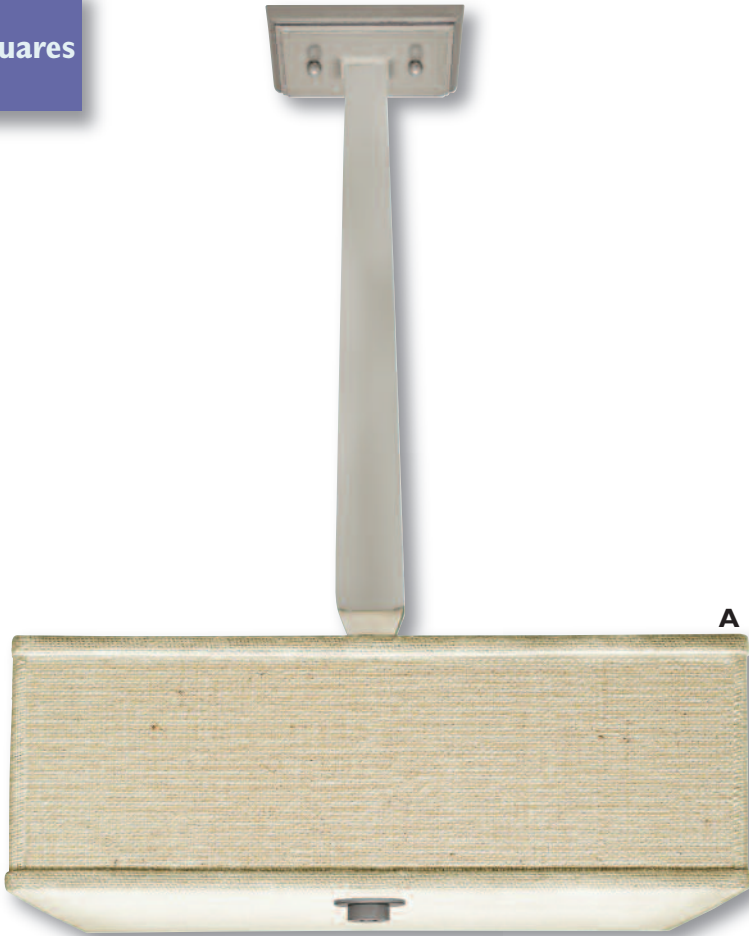

Squares

A

A. SF-6791-11E-01-113SN

Semi-Flush

Finish: Satin Nickel

Fabric: White Burlap

Length: 21"

Width: 18"

Canopy: 5"

Shade: (18" x 18") x (18" x 18") x 6"

2 - 100 Watt Max Standard Bulbs

Acrylic Diffuser Included