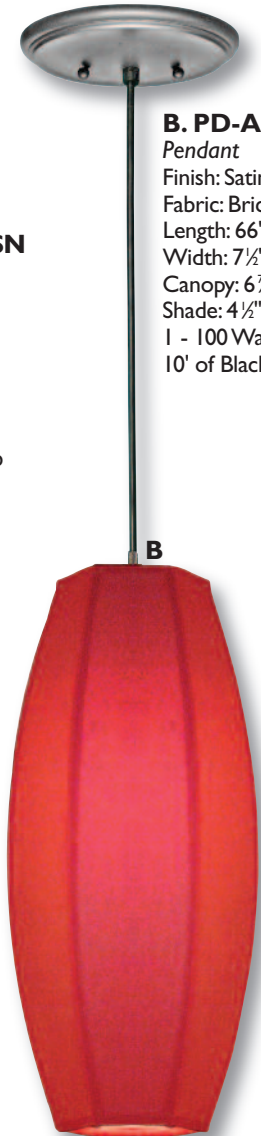

**Finishes**

**Shade Options**

**A. PD-A120-136-47-180SN**  
*Pendant*  
 Finish: Satin Nickel  
 Fabric: Driftwood Silksheen  
 Length: 62" Maximum  
 Width: 6"  
 Canopy: 6 7/8"  
 Shade: 3 1/2" x 3 1/2" x 12"  
 1 - 60 Watt Max Standard Bulb  
 10' of Black Cord Included