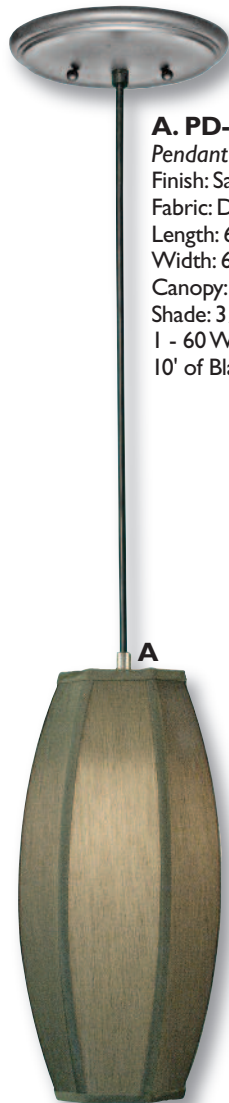

A. PD-A120-136-47-180SN
Pendant
Finish: Satin Nickel
Fabric: Driftwood Silksheen
Length: 62" Maximum
Width: 6"
Canopy: 6 7/8"
Shade: 3 1/2" x 3 1/2" x 12"
1 - 60 Watt Max Standard Bulb
10' of Black Cord Included