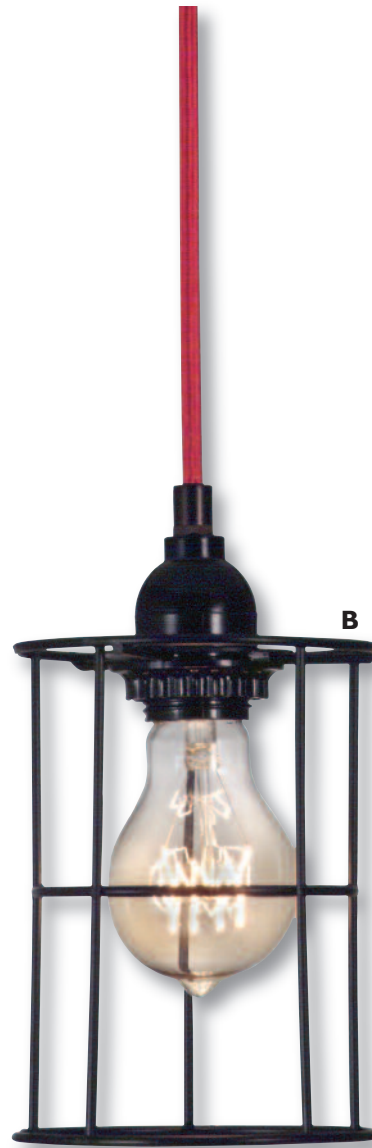

**Finishes**

Satin Nickel

Oil Rubbed Bronze

*Offered in Fabrics as Shown only*

Wire Cages

A

**A. PD-6792-WIR-400BK**

*Cage Pendant*  
Finish: Black  
Fabric: None  
Length: 128" Maximum  
Width: 6"  
Canopy: 5"  
Cage: 3" x 6" x 6"  
1 - 100 Watt Max Standard Bulbs  
10' Cord Included