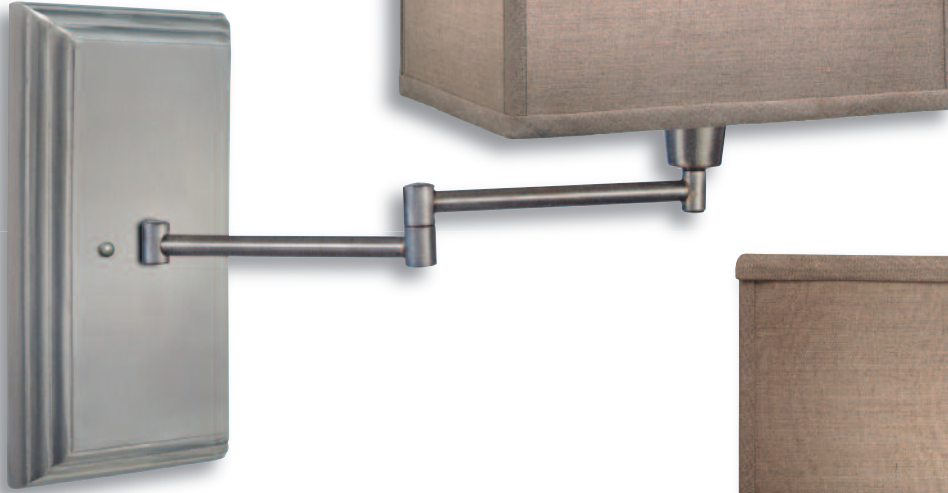

Rectangle

A

A.WF-6531-143-26-139SN

Swing Arm Sconce
Finish: Satin Nickel
Fabric: Ash Geneva Linen
Length: 15"
Width: 10"
Depth: 21" Fully Extended
Backplate: 5"
Shade: (10" x 7") x (10" x 7") x 8"
1 - 100 Watt Max Standard Bulb