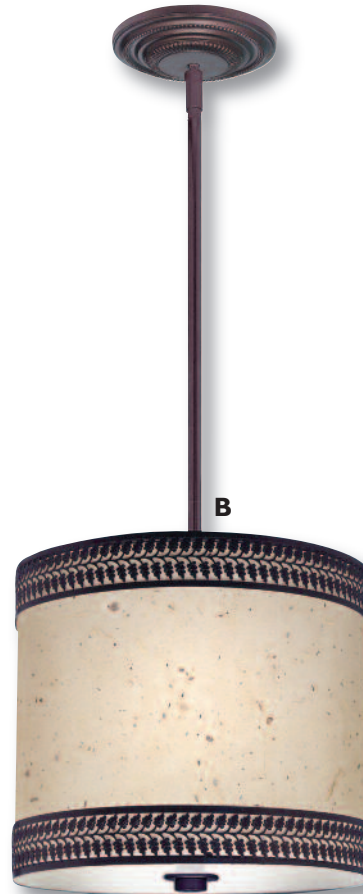

B. PD-A042-168-04-270OB

Pendant

Finish: Oil Rubbed Bronze

Fabric: Sagebrush Natural

Length: 42" Maximum

Width: 10"

Canopy: 5"

Shade: 10" x 10" x 8"

1 - 100 Watt Max Standard Bulb

Acrylic Diffuser Included

C. PD-A042-168-04-271OB

Mini Pendant

Finish: Oil Rubbed Bronze

Fabric: Sagebrush Natural

Length: 42" Maximum

Width: 6"

Canopy: 5"

Shade: 6" x 6" x 8"

1 - 60 Watt Max Standard Bulb

Acrylic Diffuser Included