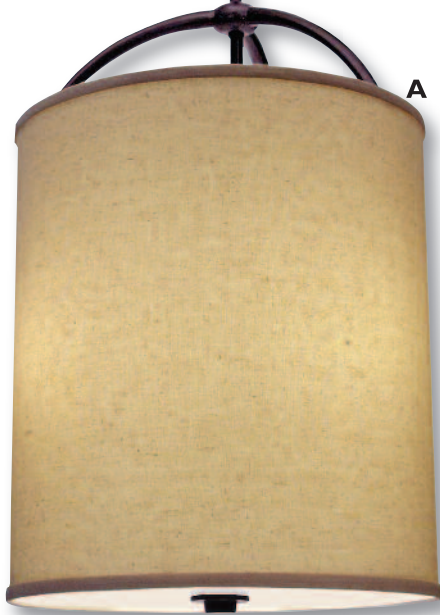

Arches

A. PD-6790CH-160-04-311OB
Pendant
Finish: Oil Rubbed Bronze
Fabric: Natural Bombay
Length: 146" Maximum
Width: 16"
Canopy: 5"
Shade: 16" x 16" x 18"
3 - 100Watt Max Standard Bulbs
Acrylic Diffuser & 10' of Chain Included

C. PD-6790CH-160-04-312OB
Pendant
Finish: Oil Rubbed Bronze
Fabric: Natural Bombay
Length: 152" Maximum
Width: 16"
Canopy: 5"
Shade: 16" x 16" x 18"
3 - 100Watt Max Standard Bulbs
Acrylic Diffuser & 10' of Chain Included

A