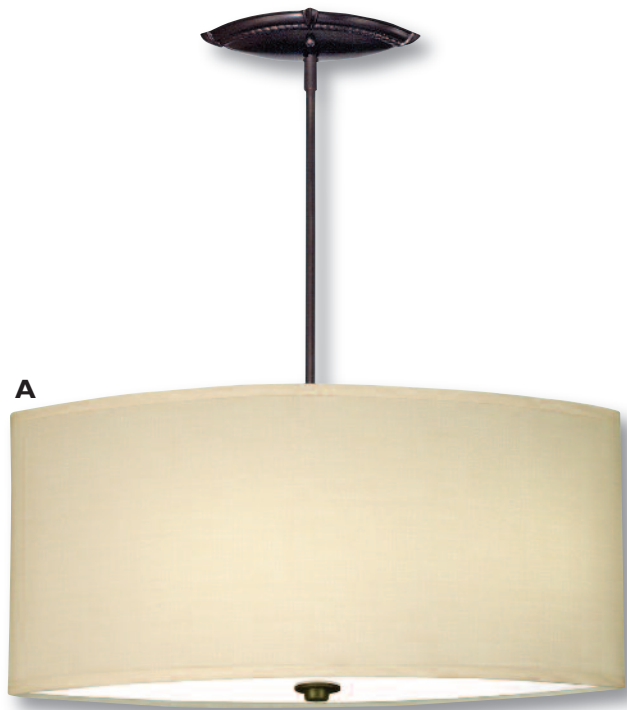

A

A. PD-6535-156-21-290OB

Pendant

Finish: Oil Rubbed Bronze

Fabric: Savannah Tan

Length: 44" Maximum

Width: 24"

Canopy: 8 3/4" x 5"

Shade: (24" x 7") x (24" x 7") x 11"

2 - 100 Watt Max Standard Bulbs

Acrylic Diffuser Included