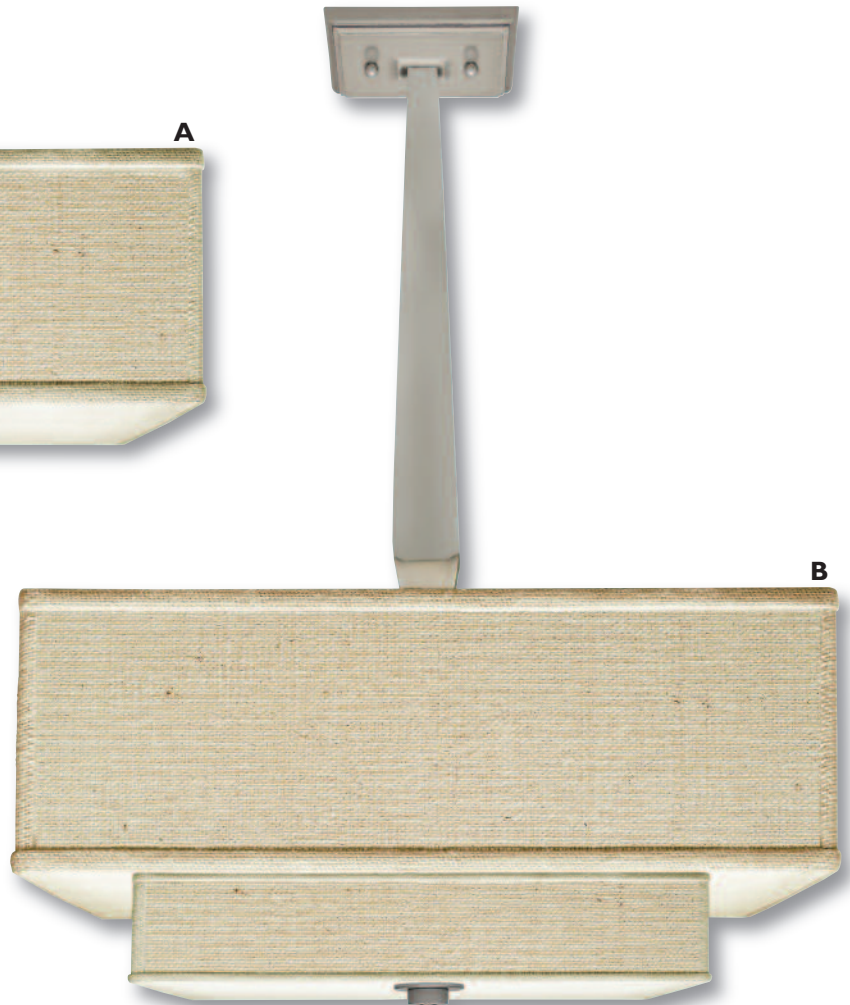

B

B. PF-6791-11E-01-114SN

Pendant Fixture

Finish: Satin Nickel

Fabric: White Burlap

Length: 28"

Width: 22"

Canopy: 5"

Shade: (22" x 22") x (17" x 17") x 12"

3 - 100 Watt Max Standard Bulbs

Acrylic Diffuser Included

Finishes

Shade Options