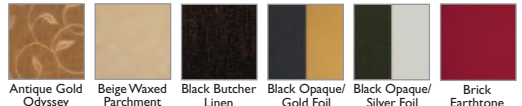

**Finishes**

Satin Nickel

Oil Rubbed Bronze

**Shade Options**

**A. SF-6792-151-56-223OB**

*Semi-Flush*

Finish: Oil Rubbed Bronze

Fabric: Gold Organza/Chocolate Silk Shantung