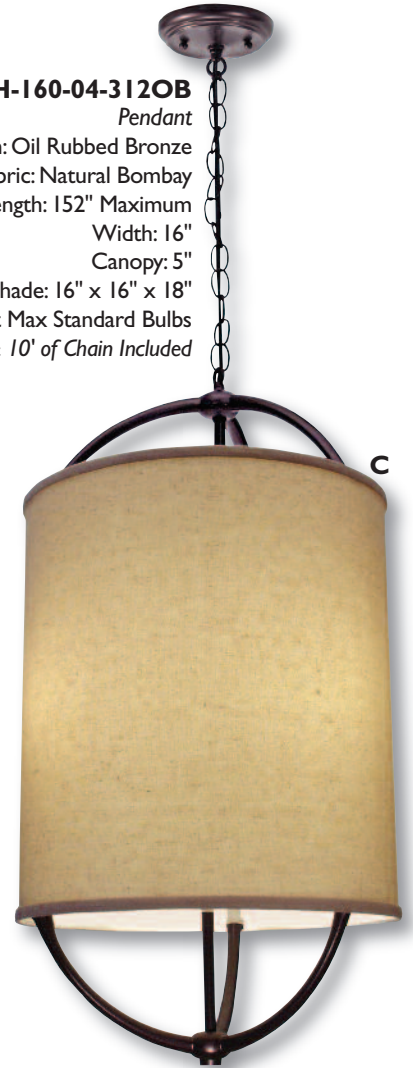

Arches

A. PD-6790CH-160-04-311OB
Pendant
Finish: Oil Rubbed Bronze
Fabric: Natural Bombay
Length: 146" Maximum
Width: 16"
Canopy: 5"
Shade: 16" x 16" x 18"
3 - 100Watt Max Standard Bulbs
Acrylic Diffuser & 10' of Chain Included

C. PD-6790CH-160-04-312OB
Pendant
Finish: Oil Rubbed Bronze
Fabric: Natural Bombay
Length: 152" Maximum
Width: 16"
Canopy: 5"
Shade: 16" x 16" x 18"
3 - 100Watt Max Standard Bulbs
Acrylic Diffuser & 10' of Chain Included

A

B

C

B. PD-6790CH-160-04-310OB
Pendant
Finish: Oil Rubbed Bronze
Fabric: Natural Bombay
Length: 133" Maximum
Width: 18"
Canopy: 5"
Shade: 18" x 15" x 6"
3 - 100Watt Max Standard Bulbs
Acrylic Diffuser & 10' of Chain Included

Finishes

Shade Options