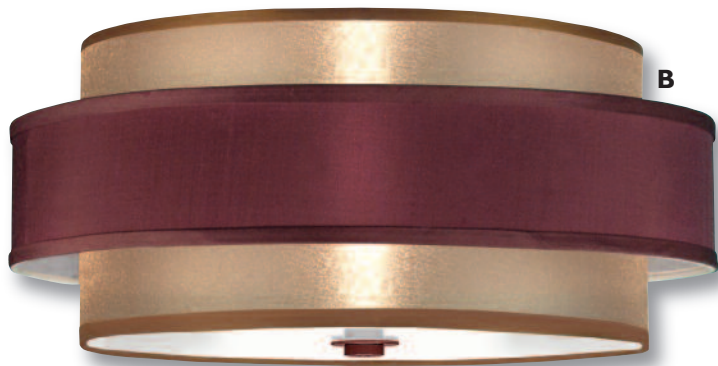

Length: 15"

Width: 18"

Canopy: 5"

Shade: 15" x 15" x 9"

2 - 100 Watt Max Standard Bulbs

*Acrylic Diffuser Included*

**B. FM-6792-151-56-225OB**

*Flush Mount*