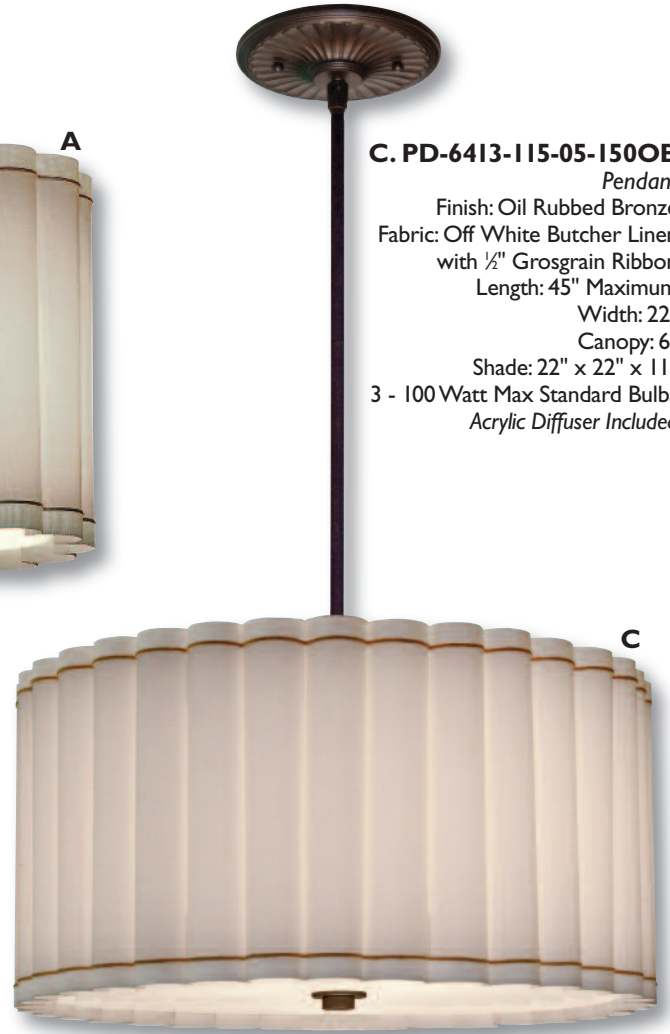

B. PD-6413-115-05-152OB

Pendant

Finish: Oil Rubbed Bronze
Fabric: Off White Butcher Linen
with 1/2" Grosgrain Ribbon
Length: 52" Maximum
Width: 15"
Canopy: 6"
Shade: 15" x 15" x 18"
3 - 100 Watt Max Standard Bulbs
Acrylic Diffuser Included

A. PD-6413-115-05-151SN

Mini Pendant

Finish: Satin Nickel
Fabric: Off White Butcher Linen
with 1/2" Grosgrain Ribbon
Length: 44" Maximum
Width: 8"
Canopy: 6"
Shade: 8" x 8" x 10"
1 - 60 Watt Max Standard Bulb
Acrylic Diffuser Included

C. PD-6413-115-05-150OB

Pendant

Finish: Oil Rubbed Bronze
Fabric: Off White Butcher Linen
with 1/2" Grosgrain Ribbon
Length: 45" Maximum
Width: 22"
Canopy: 6"
Shade: 22" x 22" x 11"
3 - 100 Watt Max Standard Bulbs
Acrylic Diffuser Included

Finishes   Shade Options