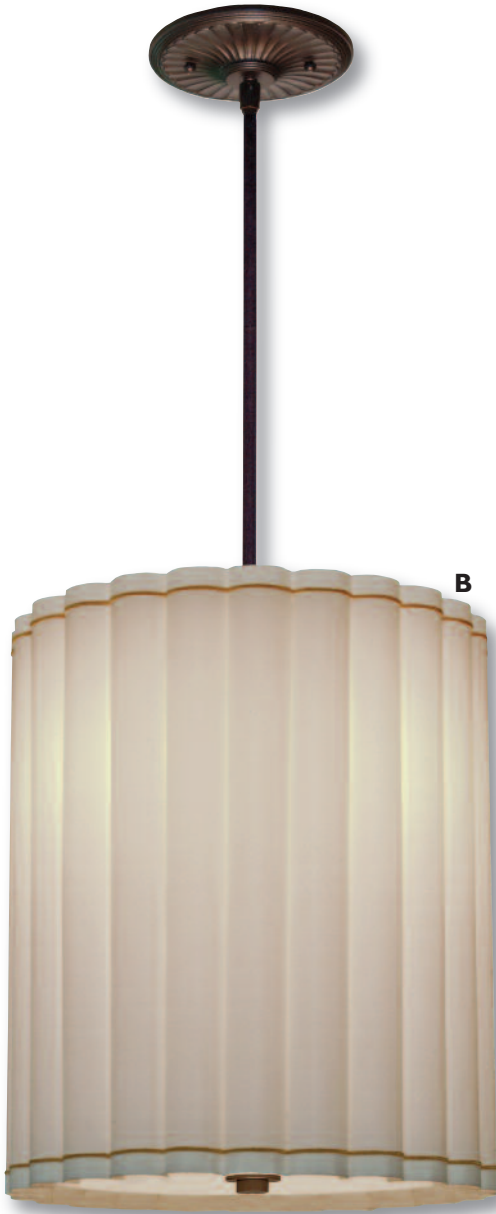

B. PD-6413-115-05-152OB

Pendant

Finish: Oil Rubbed Bronze
Fabric: Off White Butcher Linen
with 1/2" Grosgrain Ribbon
Length: 52" Maximum
Width: 15"
Canopy: 6"
Shade: 15" x 15" x 18"
3 - 100 Watt Max Standard Bulbs
Acrylic Diffuser Included

A. PD-6413-115-05-151SN

Mini Pendant

Finish: Satin Nickel
Fabric: Off White Butcher Linen
with 1/2" Grosgrain Ribbon
Length: 44" Maximum
Width: 8"
Canopy: 6"
Shade: 8" x 8" x 10"
1 - 60 Watt Max Standard Bulb
Acrylic Diffuser Included

C. PD-6413-115-05-150OB

Pendant

Finish: Oil Rubbed Bronze
Fabric: Off White Butcher Linen
with 1/2" Grosgrain Ribbon
Length: 45" Maximum
Width: 22"
Canopy: 6"
Shade: 22" x 22" x 11"
3 - 100 Watt Max Standard Bulbs
Acrylic Diffuser Included

Finishes   Shade Options