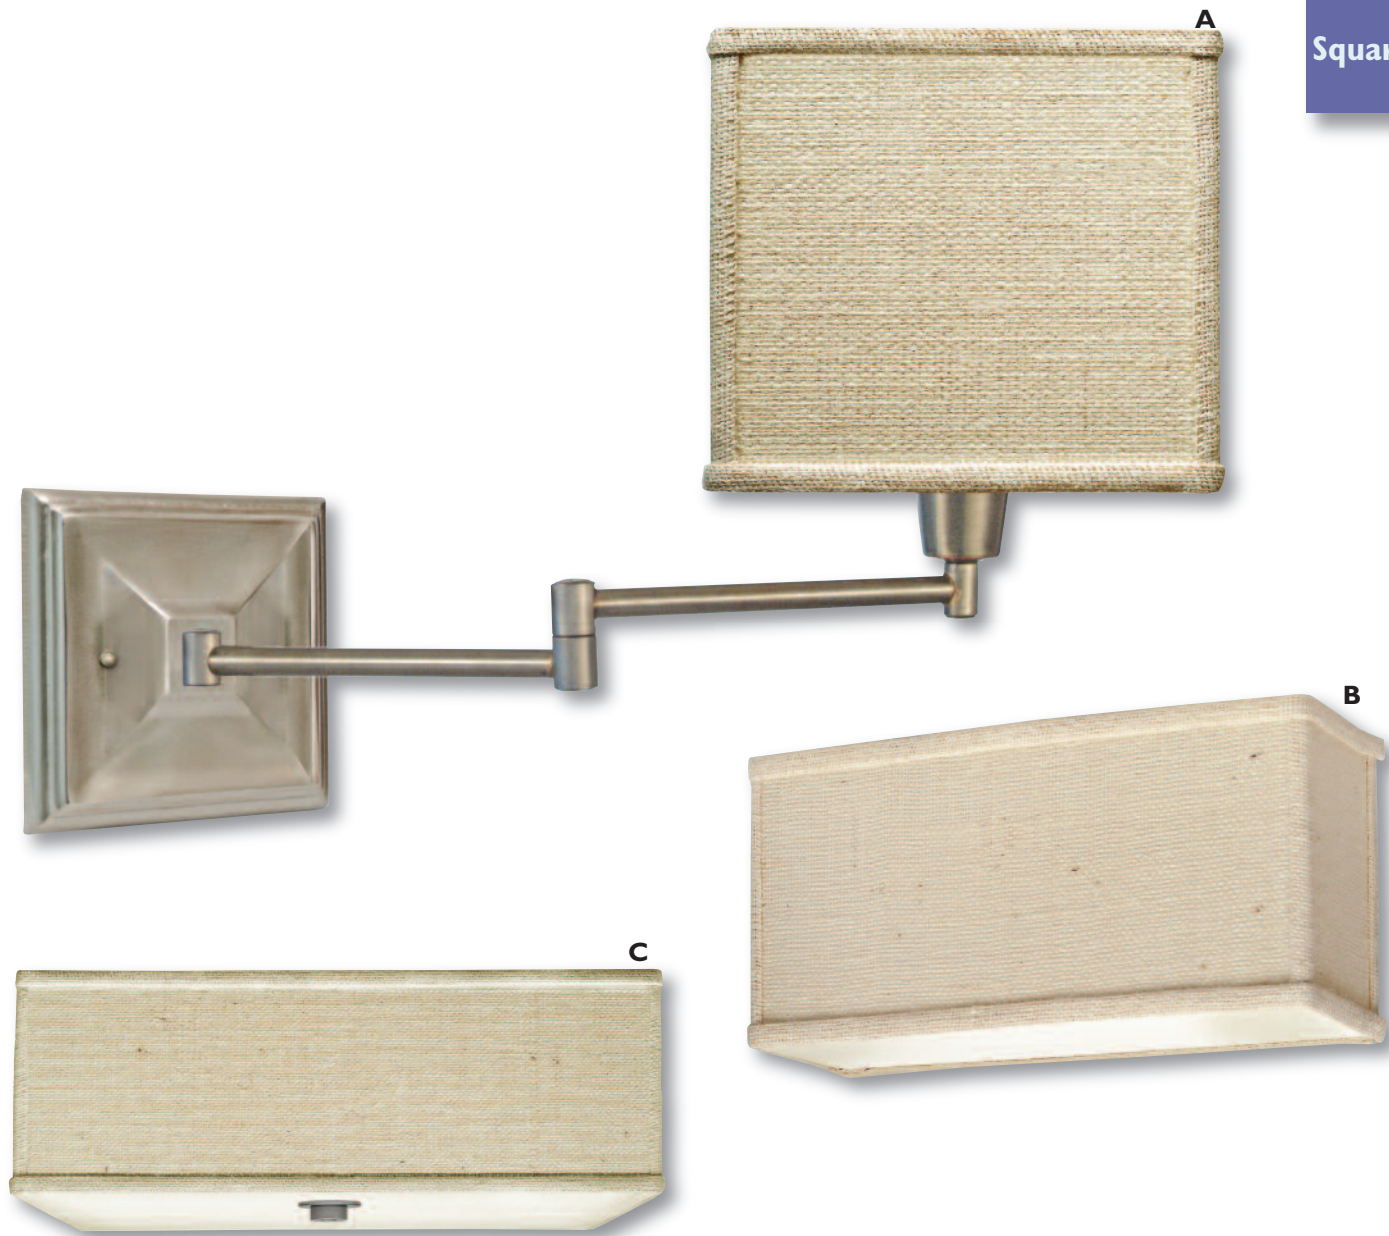

**A. WF-6791-11E-01-119SN**  
*Swing Arm Sconce*  
 Finish: Satin Nickel  
 Fabric: White Burlap  
 Length: 12"  
 Width: 8"  
 Depth: 20" Fully Extended  
 Canopy: 5"  
 Shade: (8" x 8") x (8" x 8") x 6"  
 1 - 100 Watt Max Standard Bulb