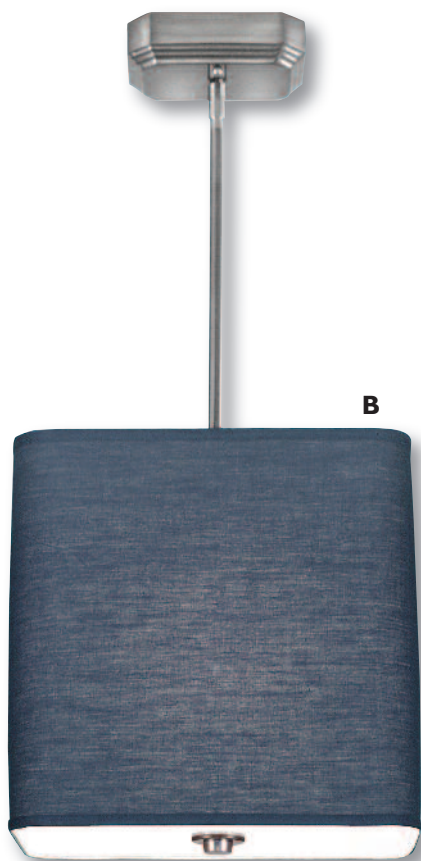

**Finishes**

**Shade Options**

**A**

**C**

**B**

**A. PD-6532-189-23-282SN**

*Pendant*

Finish: Satin Nickel  
 Fabric: Celadon Shadow  
 Length: 44" Maximum  
 Width: 30"  
 Canopy: 17½" x 4½"  
 Shade: (30" x 15") x (30" x 15") x 12"  
 4 - 100 Watt Max Standard Bulbs  
 Acrylic Diffuser Included