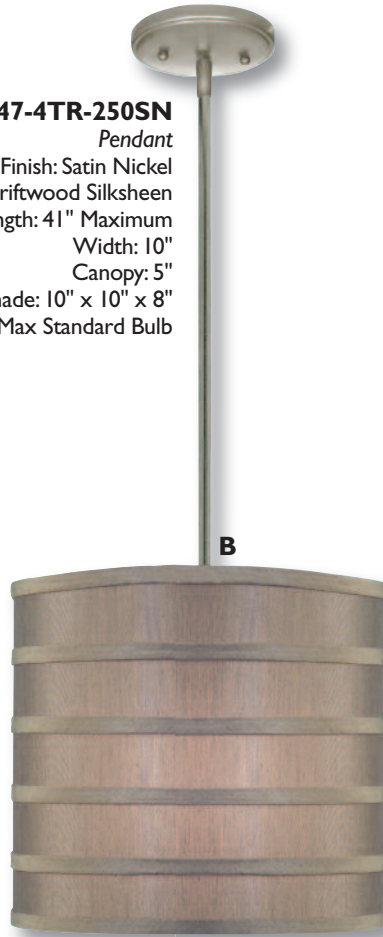

B. PD-6792-136-47-4TR-250SN

Pendant

Finish: Satin Nickel

Fabric: Driftwood Silksheen

Length: 41" Maximum

Width: 10"

Canopy: 5"

Shade: 10" x 10" x 8"

1 - 100Watt Max Standard Bulb