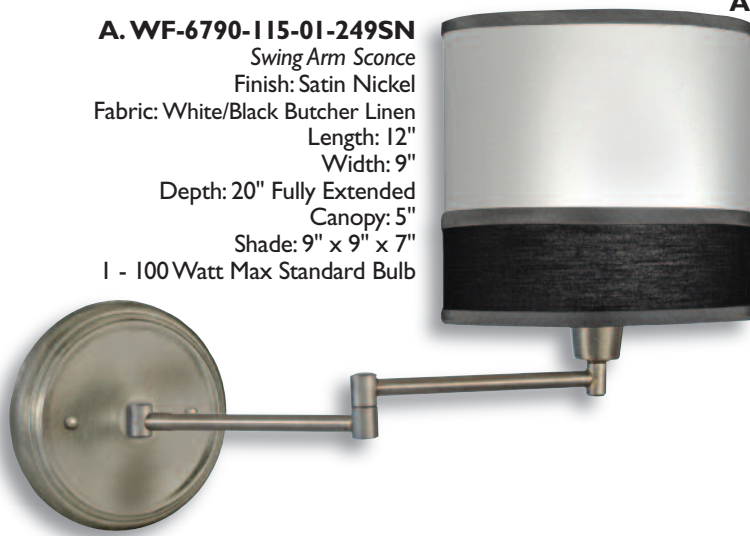

**A. WF-6790-115-01-249SN**

*Swing Arm Sconce*  
 Finish: Satin Nickel  
 Fabric: White/Black Butcher Linen  
 Length: 12"  
 Width: 9"  
 Depth: 20" Fully Extended  
 Canopy: 5"  
 Shade: 9" x 9" x 7"  
 1 - 100 Watt Max Standard Bulb