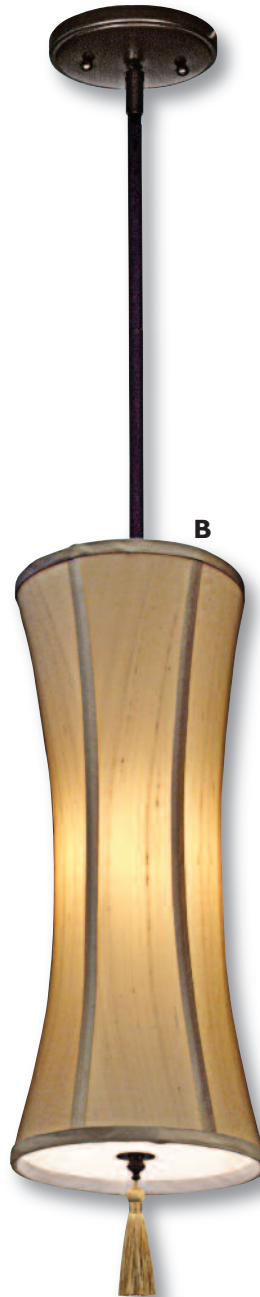

B. PD-6792-774-21-3920B
Pendant
Finish: Oil Rubbed Bronze
Fabric: Tan Silk Shantung
Length: 58" Maximum
Width: 8"
Canopy: 5"
Shade: 8" x 8" x 20"
1 - 100 Watt Max Standard Bulbs
Acrylic Diffuser Included