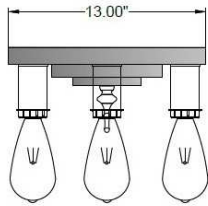

CATALOG NUMBER Example: FM-A1005-5LT-OB – E12X5						
Hardware Style Code	Fabric/Material/Color Options	Series Code	Finish Options	Lamping	Voltage	Other Size Options
FM-A1005		5LT	AB - Antique Brass APW - Aged Pewter DW - Distressed White GWH - Gloss White MBK - Matte Black OB - Oxidized Bronze ORB - Oil Rubbed Bronze OCB - Oculux Bronze PHB - Polished Honey Brass PW - Pewter RST - Rust SN - Satin Nickel WH - Flat White SVPC - Silver Powder Coat More options at www.litetops.com	E26X5 – 5 Medium Based E12X5 -5 Candelabra Based GU24X5 -5 GU24 CFL	120V 120V 277V 277V	