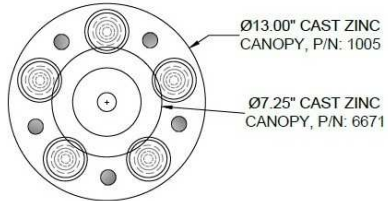

1233 W St. Georges Ave., Linden, NJ 07036 * 908-925-7500* 908-925-9240

SPECIFICATIONS

FM-A1005-5LT-OB	Flushmount
Model Number	Type
Starburst	
Danny Donuts	Project
	QTY

Describe Special Modifications

Warranty: 1-Year Limited Warranty.
Complete warranty terms located at: www.litetopslampshades.com

CATALOG NUMBER Example: FM-A1005-5LT-OB – E12X5						
Hardware Style Code	Fabric/Material/Color Options	Series Code	Finish Options	Lamping	Voltage	Other Size Options
FM-A1005		5LT	AB - Antique Brass APW - Aged Pewter DW - Distressed White GWH - Gloss White MBK - Matte Black OB - Oxidized Bronze ORB - Oil Rubbed Bronze OCB - Oculux Bronze PHB - Polished Honey Brass PW - Pewter RST - Rust SN - Satin Nickel WH - Flat White SVPC - Silver Powder Coat More options at www.litetops.com	E26X5 – 5 Medium Based E12X5 -5 Candelabra Based GU24X5 -5 GU24 CFL	120V 120V 277V 277V	