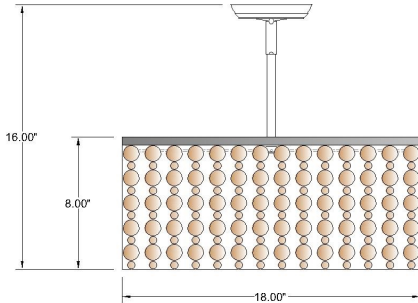

1233 W St. Georges Ave., Linden, NJ 07036 * 908-925-7500* 908-925-9240

SPECIFICATIONS

SF-6790-WBD-993OB	SEMI FLUSH
Model Number	Type
WOOD BEADS	Project
	QTY

Describe Special Modifications

Warranty: 1-Year Limited Warranty,
Complete warranty terms located at: www.litetopslampshades.com

CATALOG NUMBER Example: SF-6790-WBD-993OB-E26X2-120V						
Hardware Style Code	Fabric/Material/Color Options	Series Code	Finish Options	Lamping	Voltage	Other Size Options
SF-6790	WBD – WOOD BEADS	993	AB - Antique Brass APW- Aged Pewter DW- Distressed White GWH - Gloss White MBK - Matte Black OB- Oxidized Bronze ORB - Oil Rubbed Bronze OCB – Oculux Bronze PHB - Polished Honey Brass PW- Pewter RST - Rust SN - Satin Nickel FWH - Flat White SVPC – Silver Powder Coat More options at www.litetops.com (METAL ON LY)	E26X2 –Med Based GU24X2 -2 GU24 CFL LEDMOD2700K - LED Module, 2700K, 2600 LM Per Board LEDMOD3000K - 2680 LM Per Board LEDMOD3500K - LED Module, 3500K, 2720 LM Per Board LEDMOD4000K - LED Module, 4000K, 2820 LM Per Board	120V 120V 277V 277V	