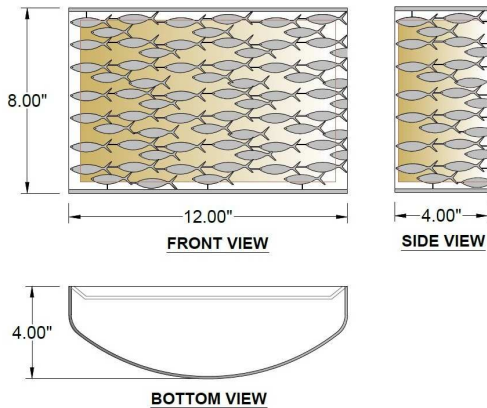

1233 W St. Georges Ave., Linden, NJ 07036 * 908-925-7500* 908-925-9240

SPECIFICATIONS

WF-5855-124-70-866F-GLWH	Sconce
Model Number	Type
Fish Laser Cut ADA Sconce	Project
Name	QTY

Describe Special Modifications

Warranty: 1-Year Limited Warranty,
Complete warranty terms located at: www.litetopslampshades.com

CATALOG NUMBER						
Example: WF-5855-127-70-866F-GLWH -LEDMOD2700K-120V						
Hardware Style Code	Fabric/Material/Color Options	Series Code	Finish Options	Lamping	Voltage	Other Size Options
WF-5855	Outer LCM - Laser Cut Metal Inner 115-01 White Linen 115-05 Off White Linen 115-62 Black Linen 115-96 Red Linen 124-70 Teal Pongee Silk 136-50 Platinum Silkscreen 143-26 Geneva Linen Ash More options at www.litetopslampshades.com	866F	APW - Aged Pewter GLWH - Gloss White MBK - Matte Black OB - Oil Rubbed Bronze SN - Satin Nickel SVPC - Silver Powder Coat OCB - Oculux Bronze	E12X2 - 2 Candelabra GU24X2 - 2 GU24 CFL LEDMOD2700K - LED Module, 2700K, 890 LM Per Board LEDMOD3000K - LED Module, 3000K, 1028 LM Per Board LEDMOD3500K - LED Module, 3500K, 1057 LM Per Board LEDMOD4000K - LED Module, 4000K, 1087 LM Per Board (Accepts 1 Board)	120V 120V 277V 277V	