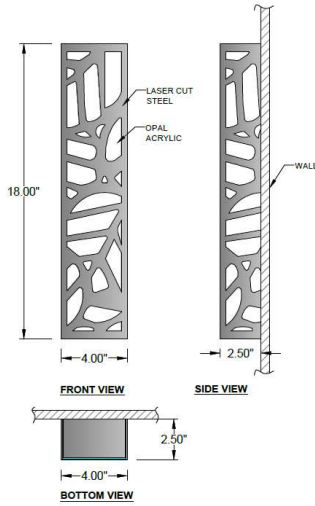

1233 W St. Georges Ave., Linden, NJ 07036 \* 908-925-7500\* 908-925-9240

**SPECIFICATIONS**

<b>WF-STCUS-LCM-926H-MBK</b>	<b>Sconce</b>
Model Number	Type
<b>Hawthorne Laser Cut ADA Sconce</b>	<b>Project</b>
Name	Project
	QTY

**Describe Special Modifications**

**Warranty:** 1-Year Limited Warranty,  
Complete warranty terms located at: [www.litetopslampshades.com](http://www.litetopslampshades.com)

CATALOG NUMBER Example: WF-STCUS-LCM-926H-MBK-LEDMOD3000K-120V						
Hardware Style Code	Fabric/Material/Color Options	Series Code	Finish Options	Lamping	Voltage	Other Size Options
WF-STCUS	LCM Laser Cut Metal	926H	MBK - Matte Black OB- Oxidized Bronze OCB - Oil Rubbed Bronze SVPC -Silver Powder Coat More options at <a href="http://litetops.com">litetops.com</a>	E12X2 – 2 Candelabra  <b>LEDMOD3000K-</b> LED Module, 3000K, 1017 LM <b>LEDMOD3500K-</b> LED Module, 3500K, 1056 LM <b>LEDMOD4200K-</b> LED Module, 4200K, 1047 LM  Damp Location	120V 120V 120/277V UNV V	