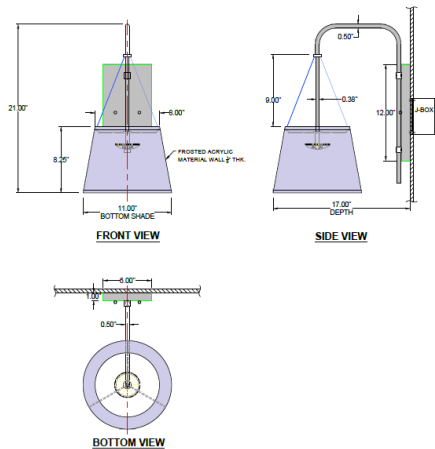

CATALOG NUMBER
Example: WF-ST12X6-UARM-MBK-E26X1-120V

Hardware Style Code	Fabric/Material/Color Options	Series Code	Finish Options	Lamping	Voltage	Other Size Options
WF-ST5X5-UARM	115-01 White Linen 115-05 Off White Linen 115-62 Black Linen 115-73 Gray Butcher Linen 115-96 Red Linen 124-70 Teal Pongee Silk 136-50 Platinum Silkscreen 142-01 Global White 143-26 Geneva Linen Ash 145-01 White Aberdeen 145-09 Cream Aberdeen 174-21 Tan Silk Shantung 174-25 Chocolate Silk Shantung 108-85 Black Parchment/Gold Foil More options at www.litetopslampshades.com		APW - Aged Pewter GWH - Gloss White MBK - Matte Black OB - Oil Rubbed Bronze OCB - Oculux Bronze DBZ - Dark Bronze RST - Rust SGD - Sun Gold SN - Satin Nickel SVPC - Silver powder coat	E26X1 - 1 Medium Based GU24X1 - 1 GU24 CFL LEDMOD2700K - LED Module, 2700K, 2600 LM Per Board LEDMOD3000K - LED Module, 3000K, 2680 LM Per Board LEDMOD3500K - LED Module, 3500K, 2720 LM Per Board LEDMOD4000K - LED Module, 4000K, 2820 LM Per Board (Accepts 1 Board)	120V 120V 277V 277V	