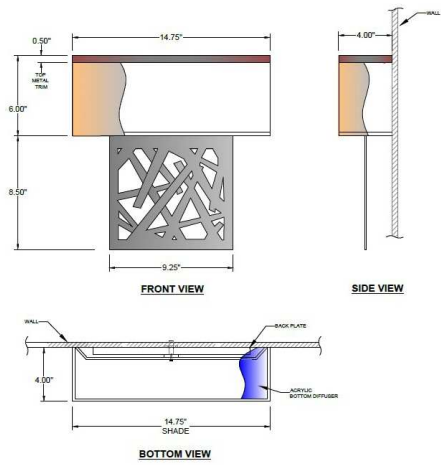

1233 W St. Georges Ave., Linden, NJ 07036 * 908-925-7500* 908-925-9240

SPECIFICATIONS

WF-9X9-115-01-LCRC-OB	Sconce
Model Number	Type
Reclaim Laser Cut	
Name	Project
	QTY

Describe Special Modifications

Warranty: 1-Year Limited Warranty,
Complete warranty terms located at: www.litetopslampshades.com

CATALOG NUMBER
Example: WF-9X9-115-01-LCRC-OB -LEDMOD2700K-120V

Hardware Style Code	Fabric/Material/Color Options	Series Code	Finish Options	Lamping	Voltage	Other Size Options
WF-9X9-	115-01 White Linen 115-05 Off White Linen 115-62 Black Linen 115-73 Gray Butcher Linen 115-96 Red Linen 124-70 Teal Pongee Silk 136-50 Platinum Silkscreen 142-01 Global White 143-26 Geneva Linen Ash 145-01 White Aberdeen 145-09 Cream Aberdeen 174-21 Tan Silk Shantung 174-25 Chocolate Silk Shantung 151-56 – Gold Organza 151-97 – Silver Organza 151-62 – Black Organza 151-69 – Cocoa Organza More options at www.litetopslampshades.com	LCRC	APW - Aged Pewter GWH - Gloss White MBK - Matte Black OB - Oil Rubbed Bronze SN - Satin Nickel SVPC – Silver PC	E12X2 - 2 Candelabra GU24X2 GU24 CFL LEDMOD2700K - LED Module, 2700K, 840 LM Per Board LEDMOD3000K - LED Module, 3000K, 1028 LM Per Board LEDMOD3500K - LED Module, 3500K, 1057 LM Per Board LEDMOD4000K - LED Module, 4000K, 1087 LM Per Board (Accepts 1 Board)	120V 120V 277V 277V	