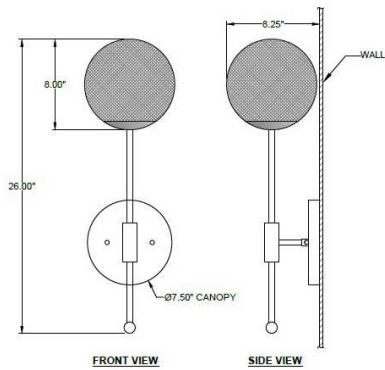

1233 W St. Georges Ave., Linden, NJ 07036 \* 908-925-7500\* 908-925-9240

**SPECIFICATIONS**

<b>WF-6667-8OPACR-OCB</b>	<b>Sconce</b>
Model Number	Type
<b>Sconces</b>	
Name	Project
	QTY

**Describe Special Modifications**

**Warranty:** 1-Year Limited Warranty,  
Complete warranty terms located at: [www.litetopslampshades.com](http://www.litetopslampshades.com)

CATALOG NUMBER Example:WF-6667-8OPACR-OCB-E12X1-120V						
Hardware Style Code	Fabric/Material/Color Options	Series Code	Finish Options	Lamping	Voltage	Other Size Options
WF-6667	8OPACR – 8” OPM Acrylic		AB - Antique Brass APW- Aged Pewter DW- Distressed White GWH - Gloss White MBK - Matte Black OB- Oxidized Bronze ORB - Oil Rubbed Bronze PHB - Polished Honey Brass PW- Pewter RST - Rust SN - Satin Nickel WH - Flat White SVPC -Powder Coat Silver More options at <a href="http://www.litetops.com">www.litetops.com</a>	E12X1 -1 Candelabra GU24X1 - 1 GU24 CFL	120V 120V 277V 277V	