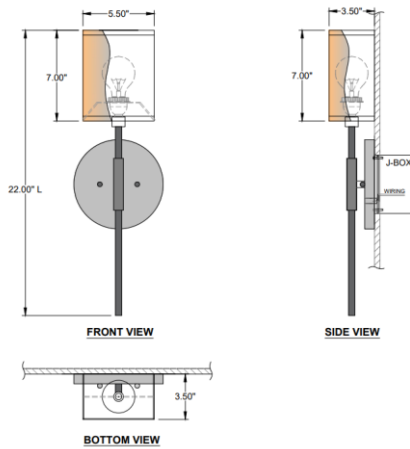

1233 W St. Georges Ave., Linden, NJ 07036 * 908-925-7500* 908-925-9240

SPECIFICATIONS

WF-A996-18H-OB
Model Number

Sconce
Type

ADA Sconce
Name

Project

QTY

Describe Special Modifications

Warranty: 1-Year Limited Warranty,
Complete warranty terms located at: www.litetopslampshades.com

CATALOG NUMBER Example: WF-A996-18H-115-01OB-E12X1-120V						
Hardware Style Code	Fabric/Material/Color Options	Series Code	Finish Options	Lamping	Voltage	Other Size Options
WF-A996-18H	115-01 – White Linen 115-05 – Off White Linen 115-62 – Black Linen 115-73 – Gray Butcher Linen 115-96 – Red Linen 124-70 – Teal Pongee Silk 136-50 – Platinum Silkscreen 142-01 – Global White 143-26 – Geneva Linen Ash 145-09 – Cream Aberdeen 174-21 – Tan Silk Shantung 174-25 – Chocolate Silk Shantung More options at www.litetopslampshades.com		APW - Aged Pewter GWH - Gloss White MBK - Matte Black OB - Oil Rubbed Bronze RST – Rust SGD – Sun Gold SN – Satin Nickel SVPC – Silver powder coat	E12X1 - 1 Candelabra GU24X1 - 1 GU24 CFL LEDMOD2700K - LED Module, 2700K, 840 LM Per Board LEDMOD3000K – LED Module, 3000K, 1028 LM Per Board LEDMOD3500K – LED Module, 3500K, 1057 LM Per Board LEDMOD4000K – LED Module, 4000K, 1087 LM Per Board (Accepts 1 Board)	120V 120V 277V 277V	