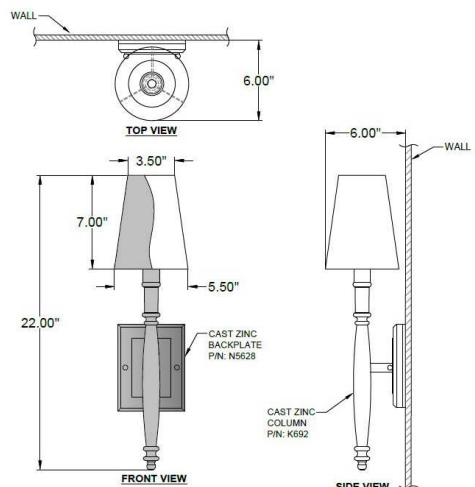

**Warranty:** 1-Year Limited Warranty,  
Complete warranty terms located at: [www.litetopslampshades.com](http://www.litetopslampshades.com)

**CATALOG NUMBER**  
Example: WF-N5628-K692-115-01-SN-E12X1-120V