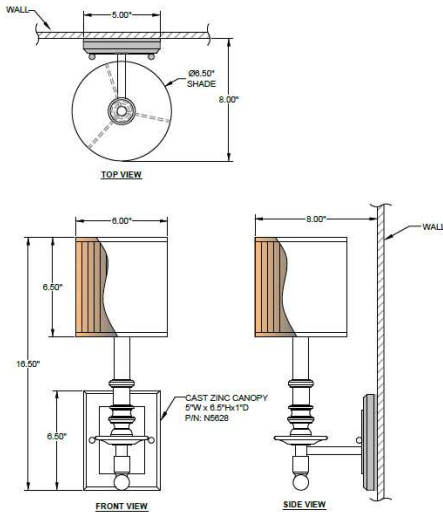

1233 W St. Georges Ave., Linden, NJ 07036 \* 908-925-7500\* 908-925-9240

**SPECIFICATIONS**

<b>WF-N5628-136-46PL-958OB</b>	<b>Sconce</b>
Model Number	Type
<b>Sconces</b>	
Name	Project
	QTY

**Describe Special Modifications**

**Warranty:** 1-Year Limited Warranty.  
Complete warranty terms located at: [www.litetopslampshades.com](http://www.litetopslampshades.com)

CATALOG NUMBER Example: WF-N5628-136-46PL-958OB-E12X1-120V						
Hardware Style Code	Fabric/Material/Color Options	Series Code	Finish Options	Lamping	Voltage	Other Size Options
WF-N5628	<p><b>Pleated Options:</b>            136-46PL Croissant Silk sheen Pleated            115-06PL Parchment Linen Box Pleat            115-04PL Natural Linen Box Pleat            115-01PL White Linen Box Pleat            115-05PL Off White Linen Box Pleat</p> <p><b>Standard Options:</b>            115-01 White Linen            115-05 Off White Linen            115-62 Black Linen            115-73 Gray Butcher Linen            115-96 Red Linen            124-70 Teal Pongee Silk            136-50 Platinum Silksheen            142-01 Global White            143-26 Geneva Linen Ash            145-01 White Aberdeen            145-09 Cream Aberdeen            174-21 Tan Silk Shantung            174-25 Chocolate Silk Shantung  <b>More options at <a href="http://www.litetops.com">www.litetops.com</a></b></p>	958	<p>AB - Antique Brass            APW - Aged Pewter            DW - Distressed White            GWH - Gloss White            MBK - Matte Black            OB - Oxidized Bronze            ORB - Oil Rubbed Bronze            OCB - Oculux Bronze            PHB - Polished Honey Brass            PW - Pewter            RST - Rust            SN - Satin Nickel            FWH - Flat White            SVPC - Silver Powder Coat  <b>More options at <a href="http://www.litetops.com">www.litetops.com</a></b></p>	E12X1 - 1 Candelabra GU24X1 - 1 GU24 CFL	120V 120V	