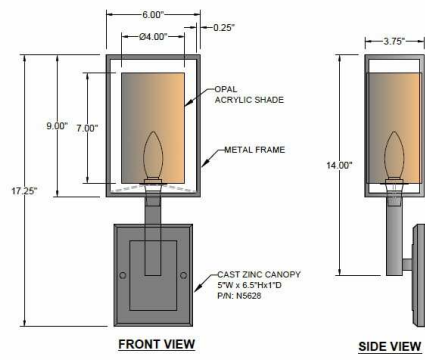

1233 W St. Georges Ave., Linden, NJ 07036 * 908-925-7500* 908-925-9240

SPECIFICATIONS

WF-N5628-115-01-737MBK	Sconce
Model Number	Type
Outline	
Name	Project
	QTY

Describe Special Modifications

Warranty: 1-Year Limited Warranty.
Complete warranty terms located at: www.litetopslampshades.com

CATALOG NUMBER Example: WF-N5628-115-01-737MBK-LEDMOD2700K-120V						
Hardware Style Code	Fabric/Material/Color Options	Series Code	Finish Options	Lamping	Voltage	Other Size Options
WF-N5628	115-01 White Linen 115-05 Off White Linen 115-62 Black Linen 115-73 Gray Butcher Linen 115-96 Red Linen 124-70 Teal Pongee Silk 136-50 Platinum Silkscreen 142-01 Global White 143-26 Geneva Linen Ash 145-01 White Aberdeen 145-09 Cream Aberdeen 174-21 Tan Silk Shantung 174-25 Chocolate Silk Shantung More options at www.litetopslampshades.com	737	AB - Antique Brass APW- Aged Pewter DW- Distressed White GWH - Gloss White MBK - Matte Black OB- Oxidized Bronze ORB - Oil Rubbed Bronze PHB - Polished Honey Brass PW- Pewter RST - Rust SN - Satin Nickel WH - Flat White SVPC -Powder Coat Silver More options at www.litetops.com	E26X1 - 1 Candelabra GU24X1 - 1 GU24 CFL	120V 120V 277V 277V