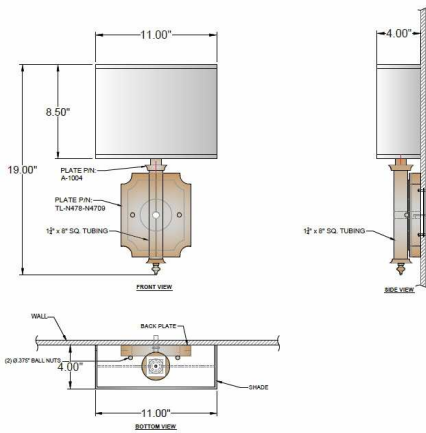

1233 W St. Georges Ave., Linden, NJ 07036 * 908-925-7500* 908-925-9240

SPECIFICATIONS

WF-N4708-A1006-OB	Sconces
Model Number	Type
ADA Sconces	
Name	Project
	QTY

Describe Special Modifications

Warranty: 1-Year Limited Warranty,
Complete warranty terms located at: www.litetopslampshades.com

CATALOG NUMBER Example: WF-N4708-A1006-OB-LEDMOD2700K-120V						
Hardware Style Code	Fabric/Material/Color Options	Series Code	Finish Options	Lamping	Voltage	Other Size Options
WF-N4708-A1006	115-01 White Linen 115-05 Off White Linen 115-62 Black Linen 115-73 Gray Butcher Linen 115-96 Red Linen 124-70 Teal Pongee Silk 136-50 Platinum Silkscreen 142-01 Global White 143-26 Geneva Linen Ash 145-01 White Aberdeen 145-09 Cream Aberdeen 174-21 Tan Silk Shantung 174-25 Chocolate Silk Shantung More options at www.litetopslampshades.com		APW - Aged Pewter GWH - Gloss White MBK - Matte Black OB - Oil Rubbed Bronze SN - Satin Nickel	E26X1 - 1 Candelabra Based GU24X1 - 1 GU24 CFL LEDMOD2700K - LED Module, 2700K, 840 LM Per Board LEDMOD3000K - LED Module, 3000K, 1028 LM Per Board LEDMOD3500K - LED Module, 3500K, 1057 LM Per Board LEDMOD4000K - LED Module, 4000K, 1087 LM Per Board (Accepts 1 Board)	120V 120V 277V 277V	