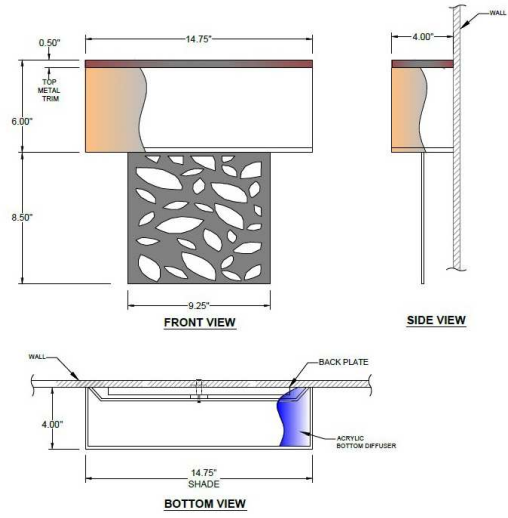

1233 W St. Georges Ave., Linden, NJ 07036 * 908-925-7500* 908-925-9240

SPECIFICATIONS

WF-9X9-115-01-LCLY-OB	Sconce
Model Number	Type
Lyrical Laser Cut	Project
Name	QTY

Describe Special Modifications

Warranty: 1-Year Limited Warranty,
Complete warranty terms located at: www.litetopslampshades.com

CATALOG NUMBER						
Example: WF-9X9-115-01-LCLY-OB-LEDMOD2700K-120V						
Hardware Style Code	Fabric/Material/Color Options	Series Code	Finish Options	Lamping	Voltage	Other Size Options
WF-9X9-	115-01 White Linen 115-05 Off White Linen 115-62 Black Linen 115-73 Gray Butcher Linen 115-96 Red Linen 124-70 Teal Pongee Silk 136-50 Platinum Silkscreen 142-01 Global White 143-26 Geneva Linen Ash 145-01 White Aberdeen 145-09 Cream Aberdeen 174-21 Tan Silk Shantung 174-25 Chocolate Silk Shantung 151-56 – Gold Organza 151-97 – Silver Organza 151-62 – Black Organza 151-69 – Cocoa Organza More options at www.litetopslampshades.com	LCLY	APW - Aged Pewter GWH - Gloss White MBK - Matte Black OB - Oil Rubbed Bronze SN - Satin Nickel SVPC – Silver PC	E12X2 - 2 Candelabra GU24X2 GU24 CFL LEDMOD2700K - LED Module, 2700K, 840 LM Per Board LEDMOD3000K - LED Module, 3000K, 1028 LM Per Board LEDMOD3500K - LED Module, 3500K, 1057 LM Per Board LEDMOD4000K - LED Module, 4000K, 1087 LM Per Board (Accepts 1 Board)	120V 120V 277V 277V	