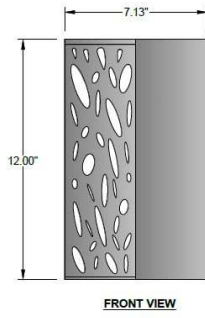

1233 W St. Georges Ave., Linden, NJ 07036 * 908-925-7500* 908-925-9240

SPECIFICATIONS

WF-CUS50-LCMLY-MBK	Sconce
Model Number	Type
Lyrical Laser Cut ADA Sconce	Project
Name	Project
	QTY

Describe Special Modifications

Warranty: 1-Year Limited Warranty,
Complete warranty terms located at: www.litetopslampshades.com

CATALOG NUMBER Example: WF-CUS50-LCMLY -MBK-E12X2-120V						
Hardware Style Code	Fabric/Material/Color Options	Series Code	Finish Options	Lamping	Voltage	Other Size Options
WF-CUS50	www.litetopslampshades.com	LCMLY	APW - Aged Pewter GLWH - Gloss White MBK - Matte Black OB - Oil Rubbed Bronze SN - Satin Nickel SVPC - Silver Powder Coat OCB - Oculux Bronze	E12X2 - 2 Candelabra GU24X2 - 2 GU24 CFL LEDMOD2700K - LED Module, 2700K, 840 LM Per Board LEDMOD3000K - LED Module, 3000K, 1028 LM Per Board LEDMOD3500K - LED Module, 3500K, 1057 LM Per Board LEDMOD4000K - LED Module, 4000K, 1087 LM Per Board (Accepts 1 Board)	120V 120V 277V 277V	