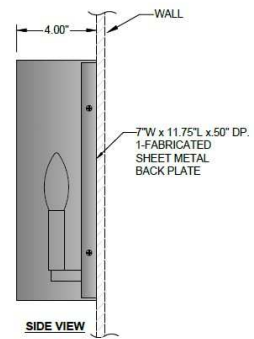

CATALOG NUMBER Example: WF-CUS50-LCMLY -MBK-E12X2-120V						
Hardware Style Code	Fabric/Material/Color Options	Series Code	Finish Options	Lamping	Voltage	Other Size Options
WF-CUS50	www.litetopslampshades.com	LCMLY	APW - Aged Pewter GLWH- Gloss White MBK - Matte Black OB- Oil Rubbed Bronze SN - Satin Nickel SVPC - Silver Powder Coat OCB - Oculux Bronze	E12X2 - 2 Candelabra GU24X2 - 2 GU24 CFL LEDMOD2700K - LED Module, 2700K, 840 LM Per Board LEDMOD3000K - LED Module, 3000K, 1028 LM Per Board LEDMOD3500K - LED Module, 3500K, 1057 LM Per Board LEDMOD4000K - LED Module, 4000K, 1087 LM Per Board (Accepts 1 Board)	120V 120V 277V 277V