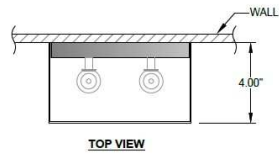

CATALOG NUMBER Example: WF-CUS50-LCMLY -MBK-E12X2-120V						
Hardware Style Code	Fabric/Material/Color Options	Series Code	Finish Options	Lamping	Voltage	Other Size Options
WF-CUS50	www.litetopslampshades.com	LCMLY	APW - Aged Pewter GLWH- Gloss White MBK - Matte Black OB- Oil Rubbed Bronze SN - Satin Nickel SVPC - Silver Powder Coat OCB - Oculux Bronze	E12X2 - 2 Candelabra GU24X2 - 2 GU24 CFL LEDMOD2700K - LED Module, 2700K, 840 LM Per Board LEDMOD3000K - LED Module, 3000K, 1028 LM Per Board LEDMOD3500K - LED Module, 3500K, 1057 LM Per Board LEDMOD4000K - LED Module, 4000K, 1087 LM Per Board (Accepts 1 Board)	120V 120V 277V 277V