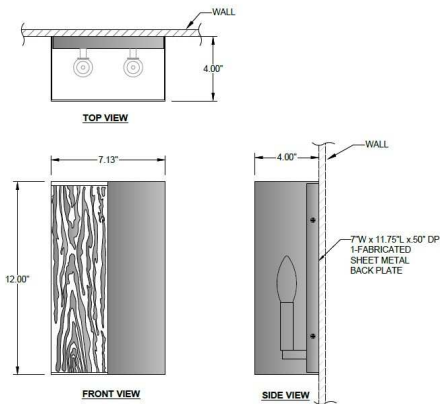

1233 W St. Georges Ave., Linden, NJ 07036 * 908-925-7500* 908-925-9240

SPECIFICATIONS

WF-CUS50-LCMKW-MBK	Sconce
Model Number	Type
Knotted Wood Laser Cut ADA Sconce	Project
Name	Project
	QTY

Describe Special Modifications

Warranty: 1-Year Limited Warranty,
Complete warranty terms located at: www.litetopslampshades.com

CATALOG NUMBER Example: WF-CUS50-LCMKW-MBK -E12X2-120V						
Hardware Style Code	Fabric/Material/Color Options	Series Code	Finish Options	Lamping	Voltage	Other Size Options
WF-CUS50		LCMKW	APW - Aged Pewter GLWH - Gloss White MBK - Matte Black OB - Oil Rubbed Bronze SN - Satin Nickel SVPC - Silver Powder Coat OCB - Oculux Bronze	E12X2 - 2 Candelabra GU24X2 - 2 GU24 CFL LEDMOD2700K - LED Module, 2700K, 840 LM Per Board LEDMOD3000K - LED Module, 3000K, 1028 LM Per Board LEDMOD3500K - LED Module, 3500K, 1057 LM Per Board LEDMOD4000K - LED Module, 4000K, 1087 LM Per Board (Accepts 1 Board)	120V 120V 277V 277V	