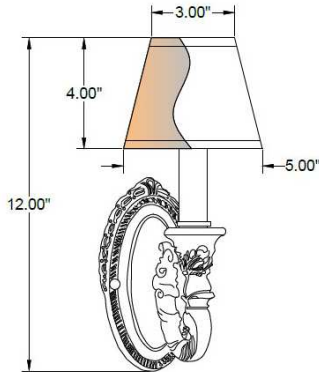

1233 W St. Georges Ave., Linden, NJ 07036 * 908-925-7500* 908-925-9240

SPECIFICATIONS

WF-K7164-K5053-OB	Sconce
Model Number	Type
Sconce	
Name	Project
	QTY

Describe Special Modifications

Warranty: 1-Year Limited Warranty,
Complete warranty terms located at: www.litetopslampshades.com

CATALOG NUMBER

Example: WF-K7164-K5053-10B85-OB-E12X1-120V

Hardware Style Code	Fabric/Material/Color Options	Series Code	Finish Options	Lamping	Voltage	Other Size Options
WF-K7164-K5053	115-01 White Linen 115-05 Off White Linen 115-62 Black Linen 115-73 Gray Butcher Linen 115-96 Red Linen 124-70 Teal Pongee Silk 136-50 Platinum Silkscreen 142-01 Global White 143-26 Geneva Linen Ash 145-01 White Aberdeen 145-09 Cream Aberdeen 174-21 Tan Silk Shantung 174-25 Chocolate Silk Shantung More options at www.litetopslampshades.com		AB - Antique Brass APW- Aged Pewter DW- Distressed White GWH - Gloss White MBK - Matte Black OB- Oxidized Bronze ORB - Oil Rubbed Bronze PHB - Polished Honey Brass PW- Pewter RST - Rust SN - Satin Nickel WH - Flat White SVPC -Powder Coat Silver More options at www.litetops.com	E12X1 - 1 Candelabra GU24X1 - 1 GU24 CFL	120V 120V 277V 277V	