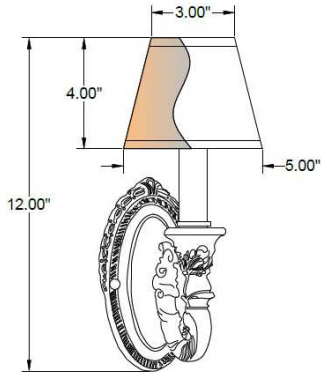

1233 W St. Georges Ave., Linden, NJ 07036 * 908-925-7500* 908-925-9240

SPECIFICATIONS

WF-K7164-K5053-OB	Sconce
Model Number	Type
Sconce	
Name	Project
	QTY

Describe Special Modifications

Warranty: 1-Year Limited Warranty,
Complete warranty terms located at: www.litetopslampshades.com

CATALOG NUMBER

Example: WF-K7164-K5053-10B85-OB-E12X1-120V

Hardware Style Code	Fabric/Material/Color Options	Series Code	Finish Options	Lamping	Voltage	Other Size Options
WF-K7164-K5053	115-01 White Linen 115-05 Off White Linen 115-62 Black Linen 115-73 Gray Butcher Linen 115-96 Red Linen 124-70 Teal Pongee Silk 136-50 Platinum Silkscreen 142-01 Global White 143-26 Geneva Linen Ash 145-01 White Aberdeen 145-09 Cream Aberdeen 174-21 Tan Silk Shantung 174-25 Chocolate Silk Shantung More options at www.litetopslampshades.com		AB - Antique Brass APW- Aged Pewter DW- Distressed White GWH - Gloss White MBK - Matte Black OB- Oxidized Bronze ORB - Oil Rubbed Bronze PHB - Polished Honey Brass PW- Pewter RST - Rust SN - Satin Nickel WH - Flat White SVPC -Powder Coat Silver More options at www.litetops.com	E12X1 - 1 Candelabra GU24X1 - 1 GU24 CFL	120V 120V 277V 277V	