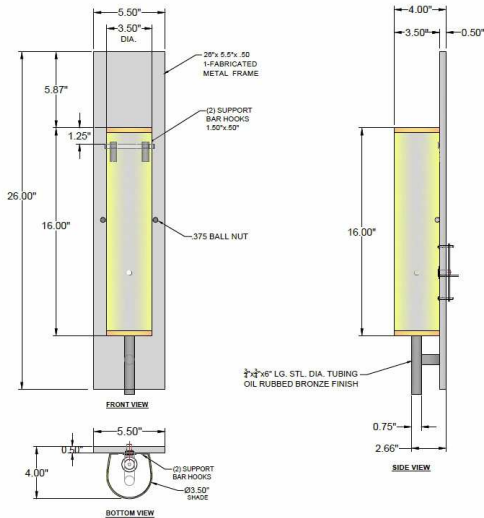

1233 W St. Georges Ave., Linden, NJ 07036 * 908-925-7500* 908-925-9240

SPECIFICATIONS

WF-CUS9-115-01-OB	Sconces
Model Number	Type
ADA Sconces	
Name	Project
	QTY

Describe Special Modifications

Warranty: 1-Year Limited Warranty.
Complete warranty terms located at: www.litetopslampshades.com

CATALOG NUMBER Example: WF-CUS9-115-01-OB-LEDMOD2700K-120V						
Hardware Style Code	Fabric/Material/Color Options	Series Code	Finish Options	Lamping	Voltage	Other Size Options
WF-CUS9	115-01 White Linen 115-05 Off White Linen 115-62 Black Linen 115-73 Gray Butcher Linen 115-96 Red Linen 124-70 Teal Pongee Silk 136-50 Platinum Silkscreen 142-01 Global White 143-26 Geneva Linen Ash 145-01 White Aberdeen 145-09 Cream Aberdeen 174-21 Tan Silk Shantung 174-25 Chocolate Silk Shantung More options at www.litetopslampshades.com		APW - Aged Pewter GWH - Gloss White MBK - Matte Black OB - Oil Rubbed Bronze SN - Satin Nickel	E12X1 - 1 Candelabra Based GU24X1 - 1 GU24 CFL	120V 120V	