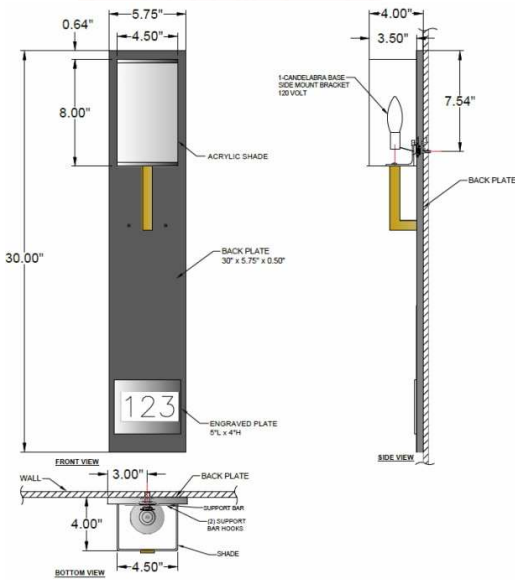

1233 W St. Georges Ave., Linden, NJ 07036 * 908-925-7500* 908-925-9240

SPECIFICATIONS

WF-CUS3-115-01-RM#-OB	Sconce
Model Number	Type
Room Number	Sconce
Name	Project
	QTY

Describe Special Modifications

Warranty: 1-Year Limited Warranty,
Complete warranty terms located at: www.litetopslampshades.com

CATALOG NUMBER

Example: WF-CUS3-115-01-RM#-OB -E12X1-120V

Hardware Style Code	Fabric/Material/Color Options	Series Code	Finish Options	Lamping	Voltage	Other Size Options
WF-CUS3	115-01 White Linen 115-05 Off White Linen 115-62 Black Linen 115-73 Gray Butcher Linen 115-96 Red Linen 124-70 Teal Pongee Silk 136-50 Platinum Silkscreen 142-01 Global White 143-26 Geneva Linen Ash 145-01 White Aberdeen 145-09 Cream Aberdeen 174-21 Tan Silk Shantung 174-25 Chocolate Silk Shantung 151-56 - Gold Organza 151-97 - Silver Organza 151-62 - Black Organza 151-69 - Cocoa Organza More options at www.litetops.com	RM#	AB - Antique Brass APW- Aged Pewter DW- Distressed White GWH - Gloss White MBK - Matte Black OB - Oxidized Bronze ORB - Oil Rubbed Bronze PHB - Polished Honey Brass PW- Pewter RST - Rust SN - Satin Nickel WH - Flat White SVPC -Powder Coat Silver More options at www.litetops.com	E12X1 -1 Candelabra Based GU24X1 -1 GU24 CFL LEDMOD2700K - LED Module, 2700K, 840 LM Per Board LEDMOD3000K - LED Module, 3000K, 1028 LM Per Board LEDMOD3500K - LED Module, 3500K, 1057 LM Per Board LEDMOD4000K - LED Module, 4000K, 1087 LM Per Board (Accepts 1 Board)	120V 120V 277V 277V	