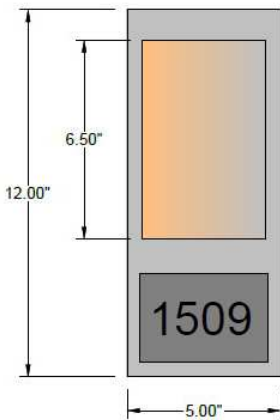

1233 W St. Georges Ave., Linden, NJ 07036 * 908-925-7500* 908-925-9240

SPECIFICATIONS

WF-CUS12X5-115-01-RM#-OB	Sconce
Model Number	Type
Room Number Sconce	
Name	Project
	QTY

Describe Special Modifications

Warranty: 1-Year Limited Warranty,
Complete warranty terms located at: www.litetopslampshades.com

CATALOG NUMBER						
Example: WF-CUS12X5-115-01-RM#-OB -E12X1-120V						
Hardware Style Code	Fabric/Material/Color Options	Series Code	Finish Options	Lamping	Voltage	Other Size Options
WF-CUS12X5	115-01 White Linen 115-05 Off White Linen 115-62 Black Linen 115-73 Gray Butcher Linen 115-96 Red Linen 124-70 Teal Pongee Silk 136-50 Platinum Silkscreen 142-01 Global White 143-26 Geneva Linen Ash 145-01 White Aberdeen 145-09 Cream Aberdeen 174-21 Tan Silk Shantung 174-25 Chocolate Silk Shantung 151-56 – Gold Organza 151-97 – Silver Organza 151-62 – Black Organza 151-69 – Cocoa Organza More options at www.litetops.com	RM#	AB - Antique Brass APW- Aged Pewter DW- Distressed White GWH - Gloss White MBK - Matte Black OB- Oxidized Bronze OCB - Oxidized Bronze ORB - Oil Rubbed Bronze PHB - Polished Honey Brass PW- Pewter RST - Rust SN - Satin Nickel WH - Flat White SVPC - Powder Coat Silver More options at www.litetops.com	E12X1 -1 Candelabra Based GU24X1 -1 GU24 CFL LEDMOD2700K - LED Module, 2700K, 840 LM Per Board LEDMOD3000K - LED Module, 3000K, 1028 LM Per Board LEDMOD3500K - LED Module, 3500K, 1057 LM Per Board LEDMOD4000K - LED Module, 4000K, 1087 LM Per Board (Accepts 1 Board)	120V 120V 277V 277V	