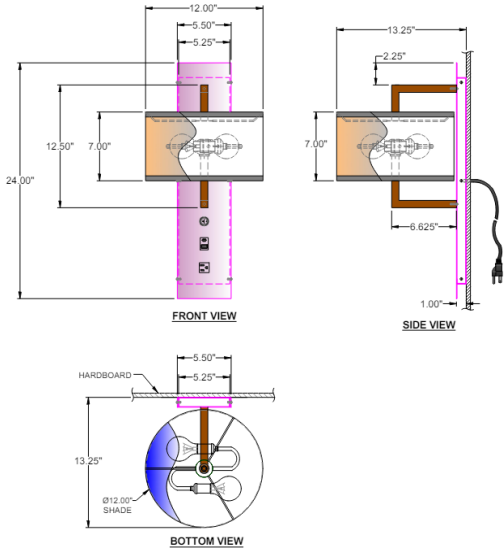

1233 W St. Georges Ave., Linden, NJ 07036 * 908-925-7500* 908-925-9240

SPECIFICATIONS

WF-CUS24X5.5-115-01-MBK	Sconce
Model Number	Type
Name	Project
	QTY

Describe Special Modifications

Warranty: 1-Year Limited Warranty.
Complete warranty terms located at: www.litetopslampshades.com

CATALOG NUMBER						
Example: WF-CUS24X5.5-115-01-MBK -120V						
Hardware Style Code	Fabric/Material/Color Options	Series Code	Finish Options	Lamping	Voltage	Other Size Options
WF-CUS24X5.5	115-01 White Linen 115-05 Off White Linen 115-62 Black Linen 115-73 Gray Butcher Linen 115-96 Red Linen 124-70 Teal Pongee Silk 136-50 Platinum Silkscreen 142-01 Global White 143-26 Geneva Linen Ash 145-01 White Aberdeen 145-09 Cream Aberdeen 174-21 Tan Silk Shantung 174-25 Chocolate Silk Shantung More options at www.litetopslampshades.com		APW - Aged Pewter GWH - Gloss White MBK - Matte Black OB - Oil Rubbed Bronze OCB - Oculux Bronze DBZ - Dark Bronze RST - Rust SGD - Sun Gold SN - Satin Nickel SVPC - Silver powder coat	E26X2 - 2 Medium Based GU24X2 - 2 GU24 CFL LEDMOD2700K - LED Module, 2700K, 2600 LM Per Board LEDMOD3000K - LED Module, 3000K, 2680 LM Per Board LEDMOD3500K - LED Module, 3500K, 2720 LM Per Board LEDMOD4000K - LED Module, 4000K, 2820 LM Per Board (Accepts 1 Board)	120V 120V 277V 277V	