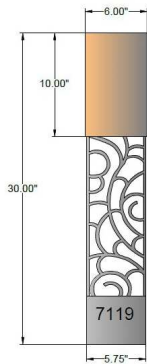

WF-CUS24-115-01-RM#-OB	Scence
Model Number	Type
Room Number Scence	
Name	Project
	QTY

Describe Special Modifications

Warranty: 1-Year Limited Warranty,
Complete warranty terms located at: www.litetopslampshades.com

CATALOG NUMBER						
Example: WF-CUS24-115-01-RM#-OB-E12X1-120V						
Hardware Style Code	Fabric/Material/Color Options	Series Code	Finish Options	Lamping	Voltage	Other Size Options
WF-CUS24	115-01 White Linen 115-05 Off White Linen 115-62 Black Linen 115-73 Gray Butcher Linen 115-96 Red Linen 124-70 Teal Pongee Silk 136-50 Platinum Silkscreen 142-01 Global White 143-26 Geneva Linen Ash 145-01 White Aberdeen 145-09 Cream Aberdeen 174-21 Tan Silk Shantung 174-25 Chocolate Silk Shantung 151-56 – Gold Organza 151-97 – Silver Organza 151-62 – Black Organza 151-69 – Cocoa Organza More options at www.litetops.com	RM#	AB - Antique Brass APW- Aged Pewter DW- Distressed White GWH - Gloss White MBK - Matte Black OB- Oxidized Bronze OCB – Oculux Bronze ORB - Oil Rubbed Bronze PHB - Polished Honey Brass PW- Pewter RST - Rust SN - Satin Nickel WH - Flat White SVPC - Powder Coat Silver More options at www.litetops.com	E12X1 -1 Candelabra Based GU24X1 -1 GU24 CFL LEDMOD2700K - LED Module, 2700K, 840 LM Per Board LEDMOD3000K - LED Module, 3000K, 1028 LM Per Board LEDMOD3500K - LED Module, 3500K, 1057 LM Per Board LEDMOD4000K - LED Module, 4000K, 1087 LM Per Board (Accepts 1 Board)	120V 120V 277V 277V