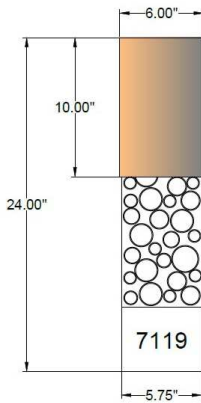

1233 W St. Georges Ave., Linden, NJ 07036 * 908-925-7500* 908-925-9240

SPECIFICATIONS

WF-CUS23-115-01-RM#-OCB	Sconce
Model Number	Type
Room Number Sconce	
Name	Project
	QTY

Describe Special Modifications

Warranty: 1-Year Limited Warranty,
Complete warranty terms located at: www.litetopslampshades.com

CATALOG NUMBER Example: WF-CUS23-115-01-RM#-OCB-E12X1-120V						
Hardware Style Code	Fabric/Material/Color Options	Series Code	Finish Options	Lamping	Voltage	Other Size Options
WF-CUS23	115-01 White Linen 115-05 Off White Linen 115-62 Black Linen 115-73 Gray Butcher Linen 115-96 Red Linen 124-70 Teal Pongee Silk 136-50 Platinum Silkscreen 142-01 Global White 143-26 Geneva Linen Ash 145-01 White Aberdeen 145-09 Cream Aberdeen 174-21 Tan Silk Shantung 174-25 Chocolate Silk Shantung 151-56 – Gold Organza 151-97 – Silver Organza 151-62 – Black Organza 151-69 – Cocoa Organza More options at www.litetops.com	RM#	AB - Antique Brass APW- Aged Pewter DW- Distressed White GWH - Gloss White MBK - Matte Black OB- Oxidized Bronze OCB – Oculux Bronze ORB - Oil Rubbed Bronze PHB - Polished Honey Brass PW- Pewter RST - Rust SN - Satin Nickel WH - Flat White SVPC - Powder Coat Silver More options at www.litetops.com	E12X1 -1 Candelabra Based GU24X1 -1 GU24 CFL LEDMOD2700K - LED Module, 2700K, 840 LM Per Board LEDMOD3000K - LED Module, 3000K, 1028 LM Per Board LEDMOD3500K - LED Module, 3500K, 1057 LM Per Board LEDMOD4000K - LED Module, 4000K, 1087 LM Per Board (Accepts 1 Board)	120V 120V 277V 277V	