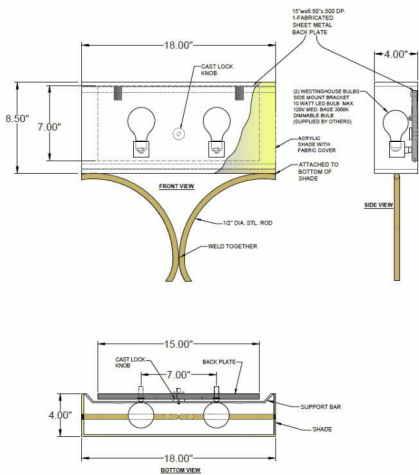

1233 W St. Georges Ave., Linden, NJ 07036 * 908-925-7500* 908-925-9240

SPECIFICATIONS

WF-CUS2-115-01-OB	Sconce
Model Number	Type
ADA Sconce	Project
Name	QTY

Describe Special Modifications

Warranty: 1-Year Limited Warranty.
Complete warranty terms located at: www.litetopslampshades.com

CATALOG NUMBER Example: WF-CUS2-115-01-OB-LEDMOD2700K-120V						
Hardware Style Code	Fabric/Material/Color Options	Series Code	Finish Options	Lamping	Voltage	Other Size Options
WF-CUS2	115-01 White Linen 115-05 Off White Linen 115-62 Black Linen 115-73 Gray Butcher Linen 115-96 Red Linen 124-70 Teal Pongee Silk 136-50 Platinum Silkscreen 142-01 Global White 143-26 Geneva Linen Ash 145-01 White Aberdeen 145-09 Cream Aberdeen 174-21 Tan Silk Shantung 174-25 Chocolate Silk Shantung More options at www.litetopslampshades.com		APW - Aged Pewter GWH - Gloss White MBK - Matte Black OB - Oil Rubbed Bronze SN - Satin Nickel	E26X2 - 2 Medium Based E12X2 - 2 Candelabra Based GU24X2 - 2 GU24 CFL LEDMOD2700K - LED Module, 2700K, 840 LM Per Board LEDMOD3000K - LED Module, 3000K, 1028 LM Per Board LEDMOD3500K - LED Module, 3500K, 1057 LM Per Board LEDMOD4000K - LED Module, 4000K, 1087 LM Per Board (Accepts 1 Board)	120V 120V 277V 277V	