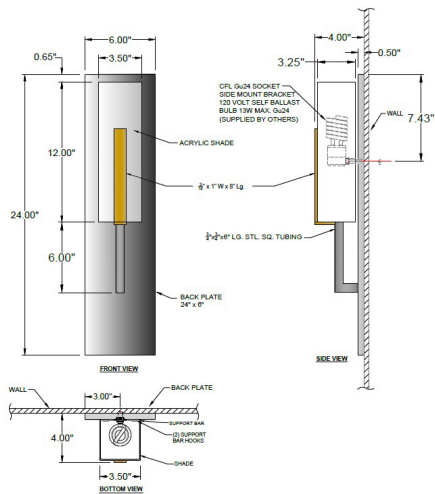

1233 W St. Georges Ave., Linden, NJ 07036 * 908-925-7500* 908-925-9240

SPECIFICATIONS

WF-CUS11
Model Number

Sconce
Type

Sconce
Name

Project

QTY

Describe Special Modifications

Warranty: 1-Year Limited Warranty.
Complete warranty terms located at: www.litetopslampshades.com

CATALOG NUMBER
Example: WF-CUS11-E12X1-120V

Hardware Style Code	Fabric/Material/Color Options	Series Code	Finish Options	Lamping	Voltage	Other Size Options
WFCUS11	OPACR – Opal Acrylic		AB - Antique Brass APW - Aged Pewter DW - Distressed White GWH - Gloss White MBK - Matte Black OB - Oxidized Bronze OCB – Oculux Bronze ORB - Oil Rubbed Bronze PHB - Polished Honey Brass PW - Pewter RST - Rust SN - Satin Nickel FWH - Flat White SVPC - Powder Coat Silver More options at www.litetops.com	E12X1 - 1 Candelabra GU24X1 - 1 GU24 CFL LEDMOD2700K - LED Module, 2700K, 840 LM Per Board LEDMOD3000K - LED Module, 3000K, 1028 LM Per Board LEDMOD3500K - LED Module, 3500K, 1057 LM Per Board LEDMOD4000K - LED Module, 4000K, 1087 LM Per Board (Accepts 1 Board)	120V 120V 277V 277V	