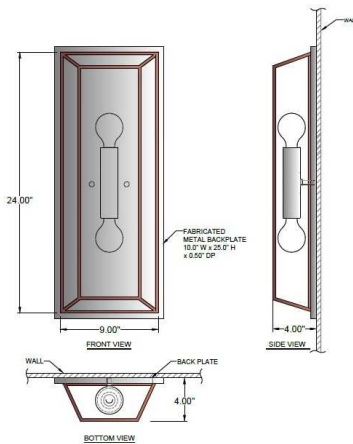

1233 W St. Georges Ave., Linden, NJ 07036 * 908-925-7500* 908-925-9240

SPECIFICATIONS

WF-CUS-13	Sconces
Model Number	Type
ADA Sconces	
Name	Project
	QTY

Describe Special Modifications

Warranty: 1-Year Limited Warranty.
Complete warranty terms located at: www.litetopslampshades.com

CATALOG NUMBER Example: WF-CUS-13-E26x2-120V						
Hardware Style Code	Fabric/Material/Color Options	Series Code	Finish Options	Lamping	Voltage	Other Size Options
WF-CUS-13			APW - Aged Pewter GWH - Gloss White MBK - Matte Black OB - Oil Rubbed Bronze SN - Satin Nickel	E26X2 - 2 Medium Based GU24X2 - 2 GU24 CFL	120V 120V 277V 277V	