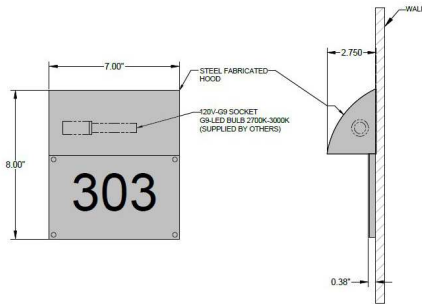

1233 W St. Georges Ave., Linden, NJ 07036 * 908-925-7500* 908-925-9240

SPECIFICATIONS

WF-CUS8X7-LCM-RM#-AB	Sconce
Model Number	Type
Room Number Sconce	
Name	Project
	QTY

Describe Special Modifications

Warranty: 1-Year Limited Warranty,
Complete warranty terms located at: www.litetopslampshades.com

CATALOG NUMBER Example: WF-CUS8X7-LCM-RM#-AB -E12X1-120V						
Hardware Style Code	Fabric/Material/Color Options	Series Code	Finish Options	Lamping	Voltage	Other Size Options
WF-CUS8X7		RM#	AB - Antique Brass APW - Aged Pewter DW - Distressed White GWH - Gloss White MBK - Matte Black OB - Oxidized Bronze OCB - Oculux Bronze ORB - Oil Rubbed Bronze PHB - Polished Honey Brass PW - Pewter RST - Rust SN - Satin Nickel WH - Flat White SVPC - Powder Coat Silver More options at www.litetops.com	E12X1 -1 Candelabra Based GU24X1 -1 GU24 CFL LEDMOD2700K - LED Module, 2700K, 840 LM Per Board LEDMOD3000K - LED Module, 3000K, 1028 LM Per Board LEDMOD3500K - LED Module, 3500K, 1057 LM Per Board LEDMOD4000K - LED Module, 4000K, 1087 LM Per Board (Accepts 1 Board)	120V 120V 277V 277V	