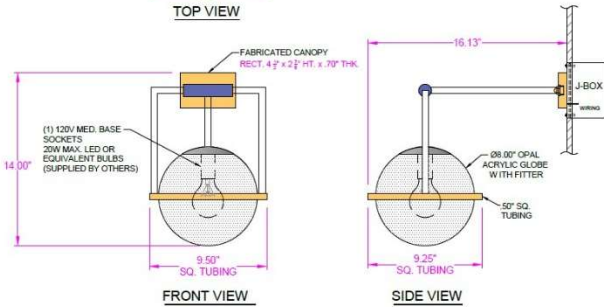

1233 W St. Georges Ave., Linden, NJ 07036 * 908-925-7500* 908-925-9240

WF-CUS-80PACR-OB

Model Number

Sconce

Type

Sconce

Name

Project

QTY

Describe Special Modifications

Warranty: 1-Year Limited Warranty,
Complete warranty terms located at: www.litetopslampshades.com

CATALOG NUMBER
Example: WF-CUS-80PACR-OB-E26X1

Hardware Style Code	Fabric/Material/Color Options	Series Code	Finish Options	Lamping	Voltage	Other Size Options
WF-CUS	80PACR – 8" Opal Acrylic 8CLACR – 8" Clear Acrylic		AB – Antique Brass APW - Aged Pewter DW – Distressed White GWH - Gloss White MBK - Matte Black OB – Oxidized Bronze ORB - Oil Rubbed Bronze PHB – Polished Honey Brass PW – Pewter RST - Rust SN - Satin Nickel WH – Flat White SVPC – Silver Powder Coat	E26X1 – 1 Medium Based E12X1 - 1 Candelabra GU24X1 1 GU24 CFL	120V 120V 277V 277V	