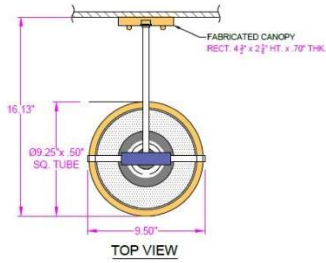

QTY

Describe Special Modifications

Warranty: 1-Year Limited Warranty,
Complete warranty terms located at: www.litetopslampshades.com

CATALOG NUMBER
Example: WF-CUS-80PACR-OB-E26X1

Hardware Style Code	Fabric/Material/Color Options	Series Code	Finish Options	Lamping	Voltage	Other Size Options
WF-CUS	80PACR – 8" Opal Acrylic 8CLACR – 8" Clear Acrylic		AB – Antique Brass APW - Aged Pewter DW – Distressed White GWH - Gloss White MBK - Matte Black OB – Oxidized Bronze ORB - Oil Rubbed Bronze PHB – Polished Honey Brass PW – Pewter RST - Rust SN - Satin Nickel WH – Flat White SVPC – Silver Powder Coat	E26X1 – 1 Medium Based E12X1 - 1 Candelabra GU24X1 1 GU24 CFL	120V 120V 277V 277V	