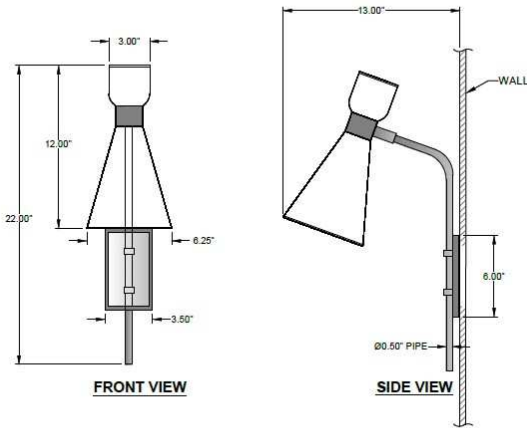

1233 W St. Georges Ave., Linden, NJ 07036 * 908-925-7500* 908-925-9240

SPECIFICATIONS

WF CUS6X3.5-STHD-SB	Sconce
Model Number	Type
Sconce	
Name	Project
	QTY

Describe Special Modifications

Warranty: 1-Year Limited Warranty.
Complete warranty terms located at: www.litetopslampshades.com

CATALOG NUMBER
Example: WF CUS6X3.5-STHD-SB-E12X1-120V

Hardware Style Code	Fabric/Material/Color Options	Series Code	Finish Options	Lamping	Voltage	Other Size Options
WF-CUS6X3.5	STHD – Steel Hood		AB - Antique Brass APW- Aged Pewter DW- Distressed White GWH - Gloss White MBK - Matte Black OB- Oxidized Bronze ORB - Oil Rubbed Bronze PHB - Polished Honey Brass PW- Pewter RST - Rust SN - Satin Nickel WH - Flat White SVPC - Powder Coat Silver SB – Satin Brass More options at www.litetops.com	E12X1 - 1 Candelabra Based GU24X1 - 1 GU24 CFL	120V 120V	