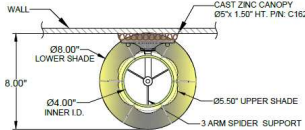

CATALOG NUMBER
Example: WF-C162-136-33-487OB -LEDMOD2700K-120V

Hardware Style Code	Fabric/Material/Color Options	Series Code	Finish Options	Lamping	Voltage	Other Size Options
WF-C162	115-01 White Linen 115-05 Off White Linen 115-62 Black Linen 115-73 Gray Butcher Linen 115-96 Red Linen 124-70 Teal Pongee Silk 136-50 Platinum Silkscreen 142-01 Global White 143-26 Geneva Linen Ash 145-01 White Aberdeen 145-09 Cream Aberdeen 174-21 Tan Silk Shantung 174-25 Chocolate Silk Shantung More options at www.litetopslampshades.com	487	APW - Aged Pewter GWH - Gloss White MBK - Matte Black OB - Oil Rubbed Bronze SN - Satin Nickel	E12X1 - 1 Candelabra GU24X1 - 1 GU24 CFL LEDMOD2700K - LED Module, 2700K, 969 LM Per Board LEDMOD3000K - LED Module, 3000K, 1012 LM Per Board LEDMOD3500K - LED Module, 3500K, 1022 LM Per Board LEDMOD4000K - LED Module, 4000K, 1065 LM Per Board (Accepts 1 Board)	120V 120V 277V 277V	