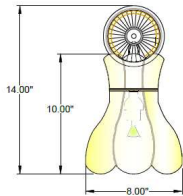

1233 W St. Georges Ave., Linden, NJ 07036 * 908-925-7500* 908-925-9240

SPECIFICATIONS

WF-C162-136-33-487OB	Sconce
Model Number	Type
Victorian	
Name	Project
	QTY

Describe Special Modifications

Warranty: 1-Year Limited Warranty,
Complete warranty terms located at: www.litetopslampshades.com