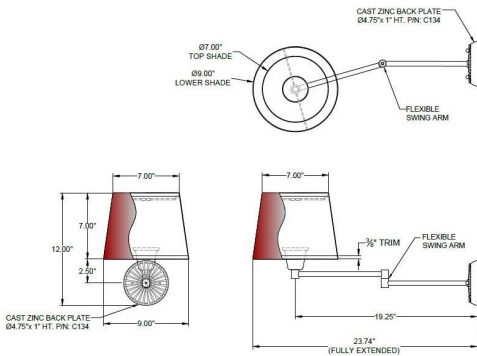

1233 W St. Georges Ave., Linden, NJ 07036 * 908-925-7500* 908-925-9240

SPECIFICATIONS

WF-C134-170-72-239OB	Sconce
Model Number	Type
English Barrels	
Name	Project
	QTY

Describe Special Modifications

Warranty: 1-Year Limited Warranty,
Complete warranty terms located at: www.litetopslampshades.com

CATALOG NUMBER Example: WF-C134-170-72-239OB-LEDMOD2700K-120V						
Hardware Style Code	Fabric/Material/Color Options	Series Code	Finish Options	Lamping	Voltage	Other Size Options
WF-C134	115-01 White Linen 115-05 Off White Linen 115-62 Black Linen 115-73 Gray Butcher Linen 115-96 Red Linen 124-70 Teal Pongee Silk 136-50 Platinum Silkscreen 142-01 Global White 143-26 Geneva Linen Ash 145-01 White Aberdeen 145-09 Cream Aberdeen 174-21 Tan Silk Shantung 174-25 Chocolate Silk Shantung More options at www.litetopslampshades.com	239	APW - Aged Pewter GWH - Gloss White MBK - Matte Black OB - Oil Rubbed Bronze SN - Satin Nickel	E26X1 - 1 Medium Based GU24X1 - 1 GU24 CFL LEDMOD2700K - LED Module, 2700K, 969 LM Per Board LEDMOD3000K - LED Module, 3000K, 1012 LM Per Board LEDMOD3500K - LED Module, 3500K, 1022 LM Per Board LEDMOD4000K - LED Module, 4000K, 1065 LM Per Board (Accepts 1 Board)	120V 120V 277V 277V	