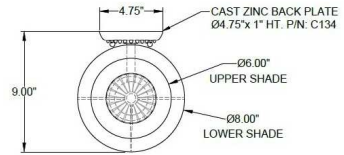

1233 W St. Georges Ave., Linden, NJ 07036 * 908-925-7500* 908-925-9240

SPECIFICATIONS

WF-C134-170-72-238OB	Sconce
Model Number	Type
English Barrels	
Name	Project
	QTY

Describe Special Modifications

Warranty: 1-Year Limited Warranty,
Complete warranty terms located at: www.litetopslampshades.com