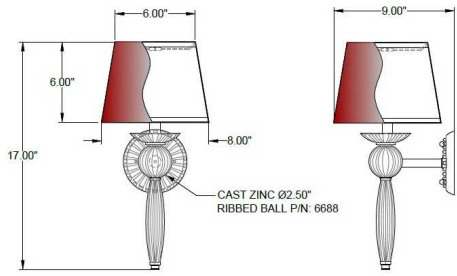

1233 W St. Georges Ave., Linden, NJ 07036 * 908-925-7500* 908-925-9240

SPECIFICATIONS

WF-C134-170-72-238OB	Sconce
Model Number	Type
English Barrels	
Name	Project
	QTY

Describe Special Modifications

Warranty: 1-Year Limited Warranty,
Complete warranty terms located at: www.litetopslampshades.com

CATALOG NUMBER
Example: WF-C134-170-72-238OB-LEDMOD2700K-120V

Hardware Style Code	Fabric/Material/Color Options	Series Code	Finish Options	Lamping	Voltage	Other Size Options
WF-C134	115-01 White Linen 115-05 Off White Linen 115-62 Black Linen 115-73 Gray Butcher Linen 115-96 Red Linen 124-70 Teal Pongee Silk 136-50 Platinum Silkscreen 142-01 Global White 143-26 Geneva Linen Ash 145-01 White Aberdeen 145-09 Cream Aberdeen 174-21 Tan Silk Shantung 174-25 Chocolate Silk Shantung More options at www.litetopslampshades.com	238	APW - Aged Pewter GWH - Gloss White MBK - Matte Black OB - Oil Rubbed Bronze SN - Satin Nickel	E12X1 - 1 Candelabra GU24X1 - 1 GU24 CFL LEDMOD2700K - LED Module, 2700K, 969 LM Per Board LEDMOD3000K - LED Module, 3000K, 1012 LM Per Board LEDMOD3500K - LED Module, 3500K, 1022 LM Per Board LEDMOD4000K - LED Module, 4000K, 1065 LM Per Board (Accepts 1 Board)	120V 120V 277V 277V	