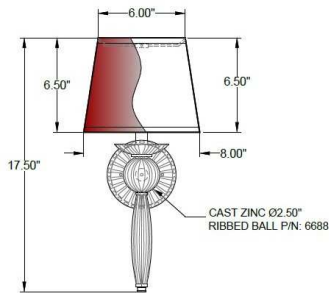

1233 W St. Georges Ave., Linden, NJ 07036 * 908-925-7500* 908-925-9240

SPECIFICATIONS

WF-C134-170-72-237OB	Scence
Model Number	Type
English Barrels	
Name	Project
	QTY

Describe Special Modifications

Warranty: 1-Year Limited Warranty,
Complete warranty terms located at: www.litetopslampshades.com

CATALOG NUMBER
Example: WF-C134-170-72-237OB-LEDMOD2700K-120V

Hardware Style Code	Fabric/Material/Color Options	Series Code	Finish Options	Lamping	Voltage	Other Size Options
WF-C134	115-01 White Linen 115-05 Off White Linen 115-62 Black Linen 115-73 Gray Butcher Linen 115-96 Red Linen 124-70 Teal Pongee Silk 136-50 Platinum Silkscreen 142-01 Global White 143-26 Geneva Linen Ash 145-01 White Aberdeen 145-09 Cream Aberdeen 174-21 Tan Silk Shantung 174-25 Chocolate Silk Shantung More options at www.litetopslampshades.com	237	APW - Aged Pewter GWH - Gloss White MBK - Matte Black OB - Oil Rubbed Bronze SN - Satin Nickel	E12X1 - 1 Candelabra GU24X1 - 1 GU24 CFL LEDMOD2700K - LED Module, 2700K, 840 LM Per Board LEDMOD3000K - LED Module, 3000K, 1028 LM Per Board LEDMOD3500K - LED Module, 3500K, 1057 LM Per Board LEDMOD4000K - LED Module, 4000K, 1087 LM Per Board (Accepts 1 Board)	120V 120V 277V 277V	