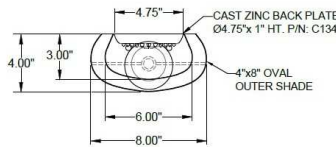

1233 W St. Georges Ave., Linden, NJ 07036 * 908-925-7500* 908-925-9240

SPECIFICATIONS

WF-C134-170-72-237OB	Scence
Model Number	Type
English Barrels	
Name	Project
	QTY

Describe Special Modifications

Warranty: 1-Year Limited Warranty,
Complete warranty terms located at: www.litetopslampshades.com