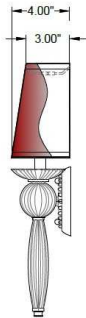

1233 W St. Georges Ave., Linden, NJ 07036 * 908-925-7500* 908-925-9240

SPECIFICATIONS

WF-C134-170-72-237OB	Scence
Model Number	Type
English Barrels	
Name	Project
	QTY

Describe Special Modifications

Warranty: 1-Year Limited Warranty,
Complete warranty terms located at: www.litetopslampshades.com

CATALOG NUMBER
Example: WF-C134-170-72-237OB-LEDMOD2700K-120V

Hardware Style Code	Fabric/Material/Color Options	Series Code	Finish Options	Lamping	Voltage	Other Size Options
WF-C134	115-01 White Linen 115-05 Off White Linen 115-62 Black Linen 115-73 Gray Butcher Linen 115-96 Red Linen 124-70 Teal Pongee Silk 136-50 Platinum Silkscreen 142-01 Global White 143-26 Geneva Linen Ash 145-01 White Aberdeen 145-09 Cream Aberdeen 174-21 Tan Silk Shantung 174-25 Chocolate Silk Shantung More options at www.litetopslampshades.com	237	APW - Aged Pewter GWH - Gloss White MBK - Matte Black OB - Oil Rubbed Bronze SN - Satin Nickel	E12X1 - 1 Candelabra GU24X1 - 1 GU24 CFL LEDMOD2700K - LED Module, 2700K, 840 LM Per Board LEDMOD3000K - LED Module, 3000K, 1028 LM Per Board LEDMOD3500K - LED Module, 3500K, 1057 LM Per Board LEDMOD4000K - LED Module, 4000K, 1087 LM Per Board (Accepts 1 Board)	120V 120V 277V 277V	