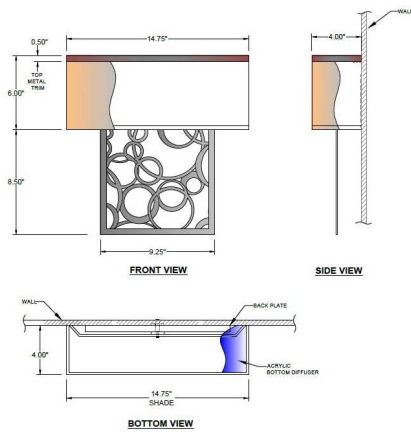

1233 W St. Georges Ave., Linden, NJ 07036 * 908-925-7500* 908-925-9240

SPECIFICATIONS

WF-9X9-115-01-LCBB-SVPC	Sconce
Model Number	Type
Bubbly Laser Cut	
Name	Project
	QTY

Describe Special Modifications

Warranty: 1-Year Limited Warranty,
Complete warranty terms located at: www.litetopslampshades.com

CATALOG NUMBER Example: WF-9X9-115-01-LCBB-SVPC-LEDMOD2700K-120V						
Hardware Style Code	Fabric/Material/Color Options	Series Code	Finish Options	Lamping	Voltage	Other Size Options
WF-9X9-	115-01 White Linen 115-05 Off White Linen 115-62 Black Linen 115-73 Gray Butcher Linen 115-96 Red Linen 124-70 Teal Pongee Silk 136-50 Platinum Silkscreen 142-01 Global White 143-26 Geneva Linen Ash 145-01 White Aberdeen 145-09 Cream Aberdeen 174-21 Tan Silk Shantung 174-25 Chocolate Silk Shantung 151-56 – Gold Organza 151-97 – Silver Organza 151-62 – Black Organza 151-69 – Cocoa Organza More options at www.litetopslampshades.com	LCBB	APW - Aged Pewter GWH - Gloss White MBK - Matte Black OB - Oil Rubbed Bronze SN - Satin Nickel SVPC – Silver PC	E12X2 - 2 Candelabra GU24X2 GU24 CFL LEDMOD2700K - LED Module, 2700K, 840 LM Per Board LEDMOD3000K - LED Module, 3000K, 1028 LM Per Board LEDMOD3500K - LED Module, 3500K, 1057 LM Per Board LEDMOD4000K - LED Module, 4000K, 1087 LM Per Board (Accepts 1 Board)	120V 120V 277V 277V	