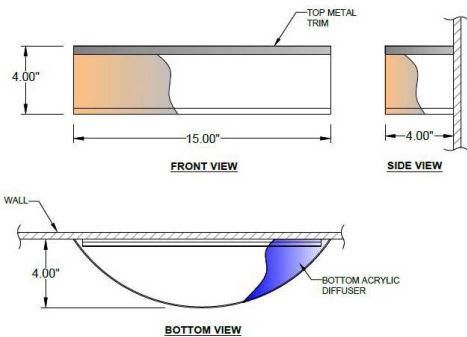

CATALOG NUMBER
Example: WF-A996-115-01-786SN-LEDMOD2700K-120V

Hardware Style Code	Fabric/Material/Color Options	Series Code	Finish Options	Lamping	Voltage	Other Size Options
WF-A996	115-01 White Linen 115-05 Off White Linen 115-62 Black Linen 115-73 Gray Butcher Linen 115-96 Red Linen 124-70 Teal Pongee Silk 136-50 Platinum Silkscreen 142-01 Global White 143-26 Geneva Linen Ash 145-01 White Aberdeen 145-09 Cream Aberdeen 174-21 Tan Silk Shantung 174-25 Chocolate Silk Shantung More options at www.litetopslampshades.com	786	AB - Antique Brass APW - Aged Pewter DW - Distressed White GWH - Gloss White MBK - Matte Black OB - Oxidized Bronze OCB - Oculux Bronze ORB - Oil Rubbed Bronze PHB - Polished Honey Brass PW - Pewter RST - Rust SN - Satin Nickel WH - Flat White SVPC - Powder Coat Silver More options at www.litetops.com	E12X1 1 Candelabra GU24X1 GU24 CFL LEDMOD2700K - LED Module, 2700K, 840 LM Per Board LEDMOD3000K - LED Module, 3000K, 1028 LM Per Board LEDMOD3500K - LED Module, 3500K, 1057 LM Per Board LEDMOD4000K - LED Module, 4000K, 1087 LM Per Board (Accepts 1 Board)	120V 120V 277V 277V