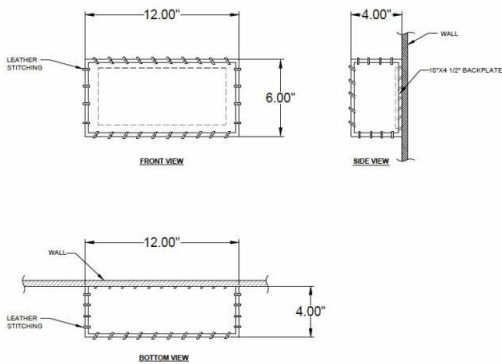

1233 W St. Georges Ave., Linden, NJ 07036 * 908-925-7500* 908-925-9240

SPECIFICATIONS

WF A979 141 04 557OB	Sconce
Model Number	Type
Western	Project
Name	QTY

Describe Special Modifications

Warranty: 1-Year Limited Warranty,
Complete warranty terms located at: www.litetopslampshades.com

CATALOG NUMBER Example: WF-A979-141-04-557OB -LEDMOD2700K-120V						
Hardware Style Code	Fabric/Material/Color Options	Series Code	Finish Options	Lamping	Voltage	Other Size Options
WF-A979	141-04 - Calf Skin Natural/Leather Lacing	557	APW - Aged Pewter GWH - Gloss White MBK - Matte Black OB - Oil Rubbed Bronze SN - Satin Nickel	E12X1 - 1 Medium Based GU24X1 - 1 GU24 CFL LEDMOD2700K - LED Module, 2700K, 840 LM Per Board LEDMOD3000K - LED Module, 3000K, 1028 LM Per Board LEDMOD3500K - LED Module, 3500K, 1057 LM Per Board LEDMOD4000K - LED Module, 4000K, 1087 LM Per Board (Accepts 1 Board)	120V 120V 277V 277V	