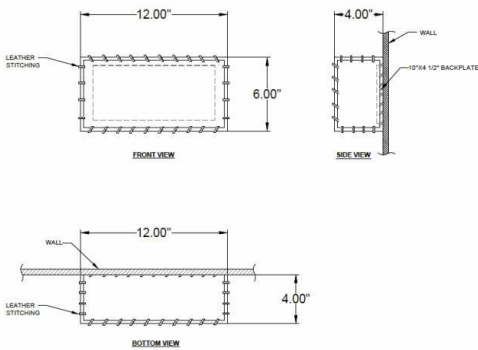

1233 W St. Georges Ave., Linden, NJ 07036 * 908-925-7500* 908-925-9240

SPECIFICATIONS

WF A979 141 04 557OB	Scence
Model Number	Type
Western	Project
Name	QTY

Describe Special Modifications

Warranty: 1-Year Limited Warranty,
Complete warranty terms located at: www.litetopslampshades.com

CATALOG NUMBER Example: WF-A979-141-04-557OB -LEDMOD2700K-120V						
Hardware Style Code	Fabric/Material/Color Options	Series Code	Finish Options	Lamping	Voltage	Other Size Options
WF-A979	141-04 - Calf Skin Natural/Leather Lacing	557	APW - Aged Pewter GWH - Gloss White MBK - Matte Black OB - Oil Rubbed Bronze SN - Satin Nickel	E12X2 - 2 Candelabra GU24X2 - 2 GU24 CFL LEDMOD2700K - LED Module, 2700K, 969 LM Per Board LEDMOD3000K - LED Module, 3000K, 1012 LM Per Board LEDMOD3500K - LED Module, 3500K, 1022 LM Per Board LEDMOD4000K - LED Module, 4000K, 1065 LM Per Board (Accepts 1 Board)	120V 120V 277V 277V	