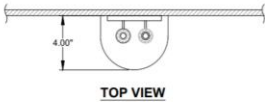

SPECIFICATIONS