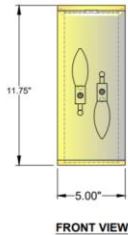

SPECIFICATIONS