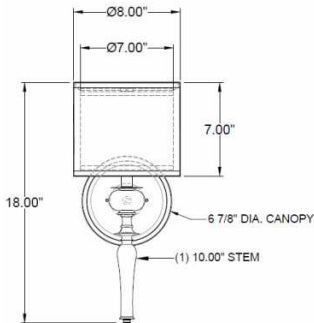

1233 W St. Georges Ave., Linden, NJ 07036 * 908-925-7500* 908-925-9240

SPECIFICATIONS

WF-A120-151-97-147SN	Sconce
Model Number	Type
Silhouettes	
Name	Project
	QTY

Describe Special Modifications

Warranty: 1-Year Limited Warranty.
Complete warranty terms located at: www.litetopslampshades.com

CATALOG NUMBER Example: WF-A120-151-97-147SN-LEDMOD2700K-120V						
Hardware Style Code	Fabric/Material/Color Options	Series Code	Finish Options	Lamping	Voltage	Other Size Options
WF-A120	Outer Shade 151-69 Cocoa Organza 151-62 Black Organza 151-56 Gold Organza 151-97 Silver Organza Inner Shade 115-01 White Linen	147	APW - Aged Pewter GWH - Gloss White MBK - Matte Black OB - Oil Rubbed Bronze SN - Satin Nickel	E12X1 - 1 Candelabra GU24X1 - 1 GU24 CFL LEDMOD2700K - LED Module, 2700K, 969 LM Per Board LEDMOD3000K - LED Module, 3000K, 1012 LM Per Board LEDMOD3500K - LED Module, 3500K, 1065 LM Per Board LEDMOD4000K - LED Module, 4000K, 1086 LM Per Board (Accepts 1 Board)	120V 120V 277V 277V	