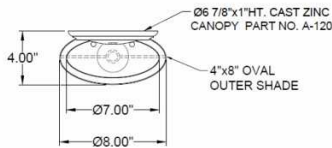

1233 W St. Georges Ave., Linden, NJ 07036 * 908-925-7500* 908-925-9240

SPECIFICATIONS

WF-A120-151-97-147SN	Sconce
Model Number	Type
Silhouettes	
Name	Project
	QTY

Describe Special Modifications

Warranty: 1-Year Limited Warranty.
Complete warranty terms located at: www.litetopslampshades.com

CATALOG NUMBER Example: WF-A120-151-97-147SN-LEDMOD2700K-120V						
Hardware Style Code	Fabric/Material/Color Options	Series Code	Finish Options	Lamping	Voltage	Other Size Options
WF-A120	Outer Shade 151-69 Cocoa Organza 151-62 Black Organza 151-56 Gold Organza 151-97 Silver Organza Inner Shade 115-01 White Linen	147	APW - Aged Pewter GWH - Gloss White MBK - Matte Black OB - Oil Rubbed Bronze SN - Satin Nickel	E12X1 - 1 Candelabra GU24X1 - 1 GU24 CFL LEDMOD2700K - LED Module, 2700K, 969 LM Per Board LEDMOD3000K - LED Module, 3000K, 1012 LM Per Board LEDMOD3500K - LED Module, 3500K, 1065 LM Per Board LEDMOD4000K - LED Module, 4000K, 1086 LM Per Board (Accepts 1 Board)	120V 120V 277V 277V	