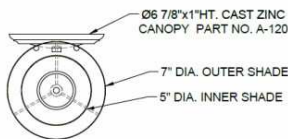

SPECIFICATIONS