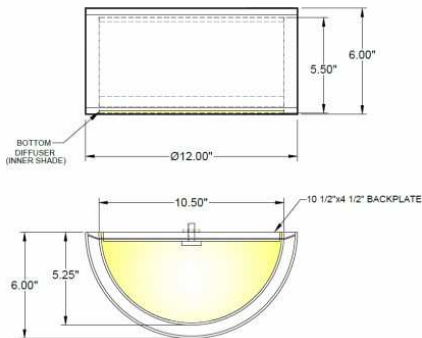

1233 W St. Georges Ave., Linden, NJ 07036 * 908-925-7500* 908-925-9240

SPECIFICATIONS

WF-A120-151-56-146OB	Sconce
Model Number	Type
Silhouettes	
Name	Project
	QTY

Describe Special Modifications

Warranty: 1-Year Limited Warranty,
Complete warranty terms located at: www.litetopslampshades.com

CATALOG NUMBER Example: WF-A120-151-56-146OB-LEDMOD2700K-120V						
Hardware Style Code	Fabric/Material/Color Options	Series Code	Finish Options	Lamping	Voltage	Other Size Options
WF-A120	Outer Shade 151-69 Cocoa Organza 151-62 Black Organza 151-56 Gold Organza 151-97 Silver Organza Inner Shade 115-01 White Linen	146	APW - Aged Pewter GWH - Gloss White MBK - Matte Black OB - Oil Rubbed Bronze SN - Satin Nickel FG - French Gold	E12X2 - 2 Candelabra GU24X2 - 2 GU24 CFL LEDMOD2700K - LED Module, 2700K, 840 LM Per Board LEDMOD3000K - LED Module, 3000K, 1028 LM Per Board LEDMOD3500K - LED Module, 3500K, 1057 LM Per Board LEDMOD4000K - LED Module, 4000K, 1087 LM Per Board (Accepts 1 Board)	120V 120V 277V 277V	