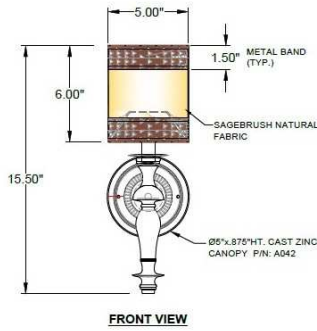

1233 W St. Georges Ave., Linden, NJ 07036 * 908-925-7500* 908-925-9240

SPECIFICATIONS

WF-A042-168-04-278OB	Sconce
Model Number	Type
Banded	
Name	Project
	QTY

Describe Special Modifications

Warranty: 1-Year Limited Warranty,
Complete warranty terms located at: www.litetopslampshades.com

CATALOG NUMBER Example:WF-A042-168-04-278OB-LEDMOD2700K-120V						
Hardware Style Code	Fabric/Material/Color Options	Series Code	Finish Options	Lamping	Voltage	Other Size Options
WF-A042	115-01 White Linen 115-05 Off White Linen 115-62 Black Linen 115-73 Gray Butcher Linen 115-96 Red Linen 124-70 Teal Pongee Silk 136-50 Platinum Silkscreen 142-01 Global White 143-26 Geneva Linen Ash 145-01 White Aberdeen 145-09 Cream Aberdeen 174-21 Tan Silk Shantung 174-25 Chocolate Silk Shantung More options at www.litetopslampshades.com	278	APW - Aged Pewter GWH - Gloss White MBK - Matte Black OB - Oil Rubbed Bronze SN - Satin Nickel	E26X1 - 1 Candelabra GU24X1 - 1 GU24 CFL LEDMOD2700K - LED Module, 2700K, 969 LM Per Board LEDMOD3000K - LED Module, 3000K, 1012 LM Per Board LEDMOD3500K - LED Module, 3500K, 1022 LM Per Board LEDMOD4000K - LED Module, 4000K, 1065 LM Per Board (Accepts 1 Board)	120V 120V 277V 277V	