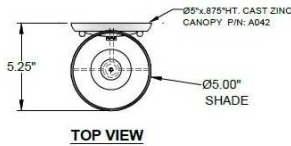

1233 W St. Georges Ave., Linden, NJ 07036 * 908-925-7500* 908-925-9240

SPECIFICATIONS

WF-A042-168-04-278OB	Sconce
Model Number	Type
Banded	
Name	Project
	QTY

Describe Special Modifications

Warranty: 1-Year Limited Warranty,
Complete warranty terms located at: www.litetopslampshades.com

CATALOG NUMBER Example:WF-A042-168-04-278OB-LEDMOD2700K-120V						
Hardware Style Code	Fabric/Material/Color Options	Series Code	Finish Options	Lamping	Voltage	Other Size Options
WF-A042	115-01 White Linen 115-05 Off White Linen 115-62 Black Linen 115-73 Gray Butcher Linen 115-96 Red Linen 124-70 Teal Pongee Silk 136-50 Platinum Silkscreen 142-01 Global White 143-26 Geneva Linen Ash 145-01 White Aberdeen 145-09 Cream Aberdeen 174-21 Tan Silk Shantung 174-25 Chocolate Silk Shantung More options at www.litetopslampshades.com	278	APW - Aged Pewter GWH - Gloss White MBK - Matte Black OB - Oil Rubbed Bronze SN - Satin Nickel	E26X1 - 1 Candelabra GU24X1 - 1 GU24 CFL LEDMOD2700K - LED Module, 2700K, 969 LM Per Board LEDMOD3000K - LED Module, 3000K, 1012 LM Per Board LEDMOD3500K - LED Module, 3500K, 1022 LM Per Board LEDMOD4000K - LED Module, 4000K, 1065 LM Per Board (Accepts 1 Board)	120V 120V 277V 277V	