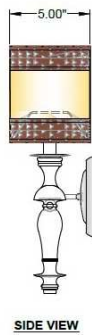

1233 W St. Georges Ave., Linden, NJ 07036 * 908-925-7500* 908-925-9240

SPECIFICATIONS

WF-A042-168-04-278OB	Sconce
Model Number	Type
Banded	
Name	Project
	QTY

Describe Special Modifications

Warranty: 1-Year Limited Warranty,
Complete warranty terms located at: www.litetopslampshades.com

CATALOG NUMBER Example:WF-A042-168-04-278OB-LEDMOD2700K-120V						
Hardware Style Code	Fabric/Material/Color Options	Series Code	Finish Options	Lamping	Voltage	Other Size Options
WF-A042	115-01 White Linen 115-05 Off White Linen 115-62 Black Linen 115-73 Gray Butcher Linen 115-96 Red Linen 124-70 Teal Pongee Silk 136-50 Platinum Silkscreen 142-01 Global White 143-26 Geneva Linen Ash 145-01 White Aberdeen 145-09 Cream Aberdeen 174-21 Tan Silk Shantung 174-25 Chocolate Silk Shantung More options at www.litetopslampshades.com	278	APW - Aged Pewter GWH - Gloss White MBK - Matte Black OB - Oil Rubbed Bronze SN - Satin Nickel	E26X1 - 1 Candelabra GU24X1 - 1 GU24 CFL LEDMOD2700K - LED Module, 2700K, 969 LM Per Board LEDMOD3000K - LED Module, 3000K, 1012 LM Per Board LEDMOD3500K - LED Module, 3500K, 1022 LM Per Board LEDMOD4000K - LED Module, 4000K, 1065 LM Per Board (Accepts 1 Board)	120V 120V 277V 277V	