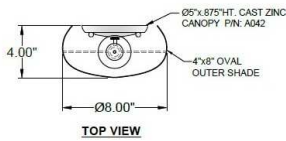

Describe Special Modifications

Warranty: 1-Year Limited Warranty,
Complete warranty terms located at: www.litetopslampshades.com

CATALOG NUMBER
Example:WF-A042-168-04-277OB-LEDMOD2700K-120V

Hardware Style Code	Fabric/Material/Color Options	Series Code	Finish Options	Lamping	Voltage	Other Size Options
WF-A042	115-01 White Linen 115-05 Off White Linen 115-62 Black Linen 115-73 Gray Butcher Linen 115-96 Red Linen 124-70 Teal Pongee Silk 136-50 Platinum Silkscreen 142-01 Global White 143-26 Geneva Linen Ash 145-01 White Aberdeen 145-09 Cream Aberdeen 174-21 Tan Silk Shantung 174-25 Chocolate Silk Shantung More options at www.litetopslampshades.com	277	APW - Aged Pewter GWH- Gloss White MBK - Matte Black OB- Oil Rubbed Bronze SN - Satin Nickel	E26X1 - 1 Candelabra GU24X1 - 1 GU24 CFL LEDMOD2700K - LED Module, 2700K, 840 LM Per Board LEDMOD3000K - LED Module, 3000K, 1028 LM Per Board LEDMOD3500K - LED Module, 3500K, 1057 LM Per Board LEDMOD4000K - LED Module, 4000K, 1087 LM Per Board (Accepts 1 Board)	120V 120V 277V 277V