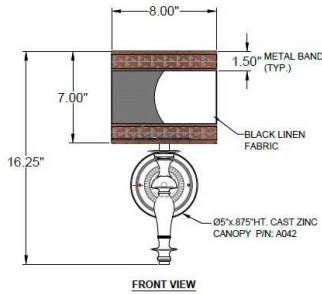

1233 W St. Georges Ave., Linden, NJ 07036 * 908-925-7500* 908-925-9240

SPECIFICATIONS

WF-A042-168-04-277OB	Scence
Model Number	Type
Banded	
Name	Project
	QTY

Describe Special Modifications

Warranty: 1-Year Limited Warranty,
Complete warranty terms located at: www.litetopslampshades.com

CATALOG NUMBER
Example:WF-A042-168-04-277OB-LEDMOD2700K-120V

Hardware Style Code	Fabric/Material/Color Options	Series Code	Finish Options	Lamping	Voltage	Other Size Options
WF-A042	115-01 White Linen 115-05 Off White Linen 115-62 Black Linen 115-73 Gray Butcher Linen 115-96 Red Linen 124-70 Teal Pongee Silk 136-50 Platinum Silkscreen 142-01 Global White 143-26 Geneva Linen Ash 145-01 White Aberdeen 145-09 Cream Aberdeen 174-21 Tan Silk Shantung 174-25 Chocolate Silk Shantung More options at www.litetopslampshades.com	277	APW - Aged Pewter GWH - Gloss White MBK - Matte Black OB - Oil Rubbed Bronze SN - Satin Nickel	E26X1 - 1 Candelabra GU24X1 - 1 GU24 CFL LEDMOD2700K - LED Module, 2700K, 840 LM Per Board LEDMOD3000K - LED Module, 3000K, 1028 LM Per Board LEDMOD3500K - LED Module, 3500K, 1057 LM Per Board LEDMOD4000K - LED Module, 4000K, 1087 LM Per Board (Accepts 1 Board)	120V 120V 277V 277V	