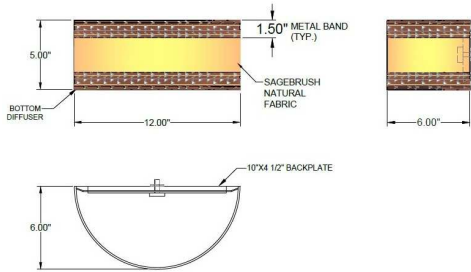

1233 W St. Georges Ave., Linden, NJ 07036 * 908-925-7500* 908-925-9240

SPECIFICATIONS

WF-A042-168-04-276OB	Sconce
Model Number	Type
Banded	
Name	Project
	QTY

Describe Special Modifications

Warranty: 1-Year Limited Warranty,
Complete warranty terms located at: www.litetopslampshades.com

CATALOG NUMBER Example:WF-A042-168-04-276OB-LEDMOD2700K-120V						
Hardware Style Code	Fabric/Material/Color Options	Series Code	Finish Options	Lamping	Voltage	Other Size Options
WF-A042	115-01 White Linen 115-05 Off White Linen 115-62 Black Linen 115-73 Gray Butcher Linen 115-96 Red Linen 124-70 Teal Pongee Silk 136-50 Platinum Silkscreen 142-01 Global White 143-26 Geneva Linen Ash 145-01 White Aberdeen 145-09 Cream Aberdeen 174-21 Tan Silk Shantung 174-25 Chocolate Silk Shantung More options at www.litetopslampshades.com	276	APW - Aged Pewter GWH - Gloss White MBK - Matte Black OB - Oil Rubbed Bronze SN - Satin Nickel	E26X2 - 2 Candelabra GU24X2 - 2 GU24 CFL LEDMOD2700K - LED Module, 2700K, 840 LM Per Board LEDMOD3000K - LED Module, 3000K, 1028 LM Per Board LEDMOD3500K - LED Module, 3500K, 1007 LM Per Board LEDMOD4000K - LED Module, 4000K, 1087 LM Per Board (Accepts 1 Board)	120V 120V 277V 277V	