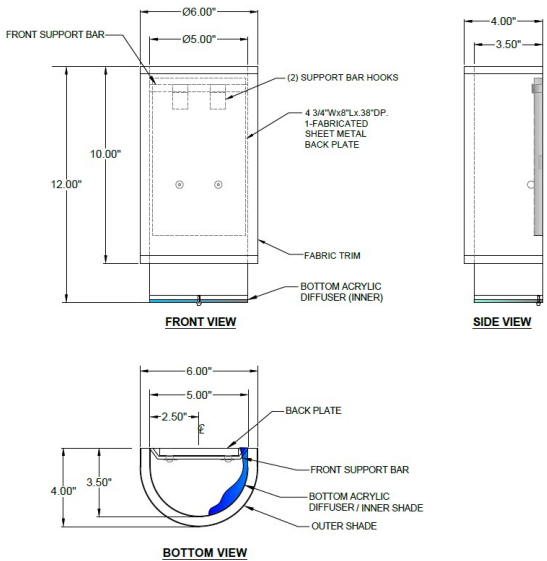

1233 W St. Georges Ave., Linden, NJ 07036 * 908-925-7500* 908-925-9240

SPECIFICATIONS

WF_A029-136-50-267SN Model Number	ADA Sconce Type
Double Cylinder Name	Project
	QTY

Describe Special Modifications

Warranty: 1-Year Limited Warranty.
Complete warranty terms located at: www.litetopslampshades.com

CATALOG NUMBER Example: WF-A029-136-50-267SN-LEDMOD2700K-120V						
Hardware Style Code	Fabric/Material/Color Options	Series Code	Finish Options	Lamping	Voltage	Other Size Options
WF-A029	115-01 White Linen 115-05 Off White Linen 115-62 Black Linen 115-73 Gray Butcher Linen 115-96 Red Linen 124-70 Teal Pongee Silk 136-50 Platinum Silkscreen 142-01 Global White 143-26 Geneva Linen Ash 145-01 White Aberdeen 145-09 Cream Aberdeen 174-21 Tan Silk Shantung 174-25 Chocolate Silk Shantung More options at www.litetopslampshades.com	267	APW - Aged Pewter GWH- Gloss White MBK - Matte Black OB- Oil Rubbed Bronze SN - Satin Nickel	E12X2 - 2 Candelabra GU24X2 2 GU24 CFL LEDMOD2700K - LED Module, 2700K, 840 LM Per Board LEDMOD3000K - LED Module, 3000K, 1028 LM Per Board LEDMOD3500K - LED Module, 3500K, 1057 LM Per Board LEDMOD4000K - LED Module, 4000K, 1087 LM Per Board (Accepts 1 Board)	120V 120V 277V 277V	