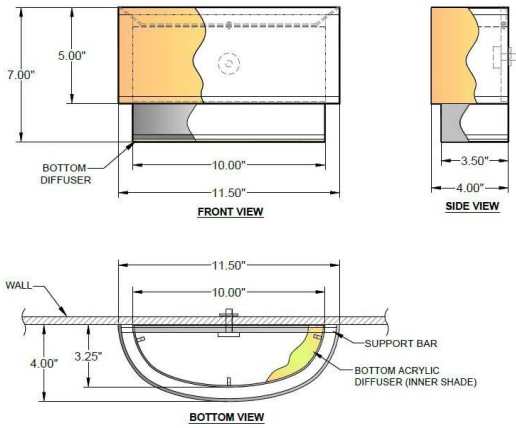

1233 W St. Georges Ave., Linden, NJ 07036 * 908-925-7500* 908-925-9240

SPECIFICATIONS

| | |
|---|---------------------------|
| WF_A029-135-50-267SN Model Number | ADA Sconce Type |
| Double Cylinder Name | Project |
| | QTY |

Describe Special Modifications

Warranty: 1-Year Limited Warranty,
Complete warranty terms located at: www.litetopslampshades.com

| CATALOG NUMBER Example: WF-A029-136-50-267SN-LEDMOD2700K-120V | | | | | | |
|--|--|-------------|---|---|--------------------------------------|--------------------|
| Hardware Style Code | Fabric/Material/Color Options | Series Code | Finish Options | Lamping | Voltage | Other Size Options |
| WF-A029 | 115-01 White Linen 115-05 Off White Linen 115-62 Black Linen 115-73 Gray Butcher Linen 115-96 Red Linen 124-70 Teal Pongee Silk 136-50 Platinum Silkscreen 142-01 Global White 143-26 Geneva Linen Ash 145-01 White Aberdeen 145-09 Cream Aberdeen 174-21 Tan Silk Shantung 174-25 Chocolate Silk Shantung More options at www.litetopslampshades.com | 267 | APW - Aged Pewter GWH - Gloss White MBK - Matte Black OB - Oil Rubbed Bronze SN - Satin Nickel | E12X2 - 2 Candelabra GU24X2 2 GU24 CFL LEDMOD2700K - LED Module, 2700K, 840 LM Per Board LEDMOD3000K - LED Module, 3000K, 1028 LM Per Board LEDMOD3500K - LED Module, 3500K, 1057 LM Per Board LEDMOD4000K - LED Module, 4000K, 1087 LM Per Board (Accepts 1 Board) | 120V 120V 277V 277V | |