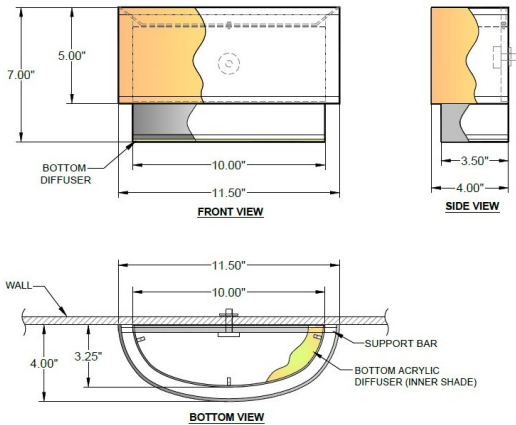

1233 W St. Georges Ave., Linden, NJ 07036 * 908-925-7500* 908-925-9240

SPECIFICATIONS

WF-A029-136-50-266SN Model Number	ADA Sconce Type
Double Cylinder Name	Project
	QTY

Describe Special Modifications

Warranty: 1-Year Limited Warranty,
Complete warranty terms located at: www.litetopslampshades.com

CATALOG NUMBER Example: WF-A029-136-50-266SN-LEDMOD2700K-120V						
Hardware Style Code	Fabric/Material/Color Options	Series Code	Finish Options	Lamping	Voltage	Other Size Options
WF-A029	115-01 White Linen 115-05 Off White Linen 115-62 Black Linen 115-73 Gray Butcher Linen 115-96 Red Linen 124-70 Teal Pongee Silk 136-50 Platinum Silkscreen 142-01 Global White 143-26 Geneva Linen Ash 145-01 White Aberdeen 145-09 Cream Aberdeen 174-21 Tan Silk Shantung 174-25 Chocolate Silk Shantung 151-56 – Gold Organza 151-97 – Silver Organza 151-62 – Black Organza 151-69 – Cocoa Organza More options at www.litetopslampshades.com	266	APW - Aged Pewter GWH - Gloss White MBK - Matte Black OB - Oil Rubbed Bronze SN - Satin Nickel	E12X2 - 2 Candelabra GU24X2 GU24 CFL LEDMOD2700K - LED Module, 2700K, 840 LM Per Board LEDMOD3000K - LED Module, 3000K, 1028 LM Per Board LEDMOD3500K - LED Module, 3500K, 1057 LM Per Board LEDMOD4000K - LED Module, 4000K, 1087 LM Per Board (Accepts 1 Board)	120V 120V 277V 277V	