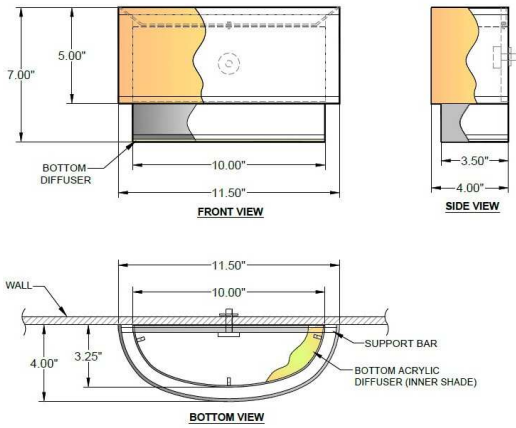

1233 W St. Georges Ave., Linden, NJ 07036 * 908-925-7500* 908-925-9240

SPECIFICATIONS

WF-A029-135-50-266SN	ADA Sconce
Model Number	Type
Double Cylinder	
Name	Project
	QTY

Describe Special Modifications

Warranty: 1-Year Limited Warranty,
Complete warranty terms located at: www.litetopslampshades.com

CATALOG NUMBER						
Example: WF-A029-136-50-266SN-LEDMOD2700K-120V						
Hardware Style Code	Fabric/Material/Color Options	Series Code	Finish Options	Lamping	Voltage	Other Size Options
WF-A029	115-01 White Linen 115-05 Off White Linen 115-62 Black Linen 115-73 Gray Butcher Linen 115-96 Red Linen 124-70 Teal Pongee Silk 136-50 Platinum Silkscreen 142-01 Global White 143-26 Geneva Linen Ash 145-01 White Aberdeen 145-09 Cream Aberdeen 174-21 Tan Silk Shantung 174-25 Chocolate Silk Shantung More options at www.litetopslampshades.com	266	APW - Aged Pewter GW - Gloss White MBK - Matte Black OB - Oil Rubbed Bronze SN - Satin Nickel	E12X2 - 2 Candelabra GU24X2 GU24 CFL LEDMOD2700K - LED Module, 2700K, 840 LM Per Board LEDMOD3000K - LED Module, 3000K, 1028 LM Per Board LEDMOD3500K - LED Module, 3500K, 1057 LM Per Board LEDMOD4000K - LED Module, 4000K, 1087 LM Per Board (Accepts 1 Board)	120V 120V 277V 277V	