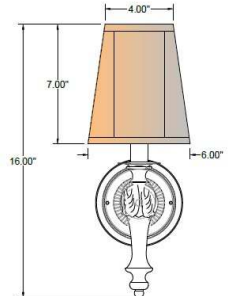

1233 W St. Georges Ave., Linden, NJ 07036 \* 908-925-7500\* 908-925-9240

**SPECIFICATIONS**

<b>WF-A013-115-01-K7092-OB</b>	<b>Sconce</b>
Model Number	Type
<b>Sconce</b>	
Name	Project
	QTY

**Describe Special Modifications**

**Warranty:** 1-Year Limited Warranty,  
Complete warranty terms located at: [www.litetopslampshades.com](http://www.litetopslampshades.com)

TOP VIEW

FRONT VIEW

SIDE VIEW

CATALOG NUMBER						
Example: WF-A013-K7092-115-01-OB-LEDMOD2700K-120V						
Hardware Style Code	Fabric/Material/Color Options	Series Code	Finish Options	Lamping	Voltage	Other Size Options
WF-A013-K7092	115-01 White Linen 115-05 Off White Linen 115-62 Black Linen 115-73 Gray Butcher Linen 115-96 Red Linen 124-70 Teal Pongee Silk 136-50 Platinum Silkscreen 142-01 Global White 143-26 Geneva Linen Ash 145-01 White Aberdeen 145-09 Cream Aberdeen 174-21 Tan Silk Shantung 174-25 Chocolate Silk Shantung More options at <a href="http://www.litetopslampshades.com">www.litetopslampshades.com</a>		AB - Antique Brass APW- Aged Pewter DW- Distressed White GWH - Gloss White MBK - Matte Black OB- Oxidized Bronze ORB - Oil Rubbed Bronze PHB - Polished Honey Brass PW- Pewter RST - Rust SN - Satin Nickel WH - Flat White SVPC -Powder Coat Silver More options at <a href="http://www.litetops.com">www.litetops.com</a>	E26X1 - 1 Candelabra GU24X1 - 1 GU24 CFL	120V 120V 277V 277V	