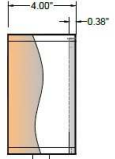

**Warranty:** 1-Year Limited Warranty,  
Complete warranty terms located at: [www.litetopslampshades.com](http://www.litetopslampshades.com)

TOP VIEW

FRONT VIEW

SIDE VIEW

CATALOG NUMBER						
Example: WF-A013-K7092-115-01-OB-LEDMOD2700K-120V						
Hardware Style Code	Fabric/Material/Color Options	Series Code	Finish Options	Lamping	Voltage	Other Size Options
WF-A013-K7092	115-01 White Linen 115-05 Off White Linen 115-62 Black Linen 115-73 Gray Butcher Linen 115-96 Red Linen 124-70 Teal Pongee Silk 136-50 Platinum Silkscreen 142-01 Global White 143-26 Geneva Linen Ash 145-01 White Aberdeen 145-09 Cream Aberdeen 174-21 Tan Silk Shantung 174-25 Chocolate Silk Shantung More options at <a href="http://www.litetopslampshades.com">www.litetopslampshades.com</a>		AB - Antique Brass APW- Aged Pewter DW- Distressed White GWH - Gloss White MBK - Matte Black OB- Oxidized Bronze ORB - Oil Rubbed Bronze PHB - Polished Honey Brass PW- Pewter RST - Rust SN - Satin Nickel WH - Flat White SVPC -Powder Coat Silver More options at <a href="http://www.litetops.com">www.litetops.com</a>	E26X1 - 1 Candelabra GU24X1 - 1 GU24 CFL	120V 120V 277V 277V	